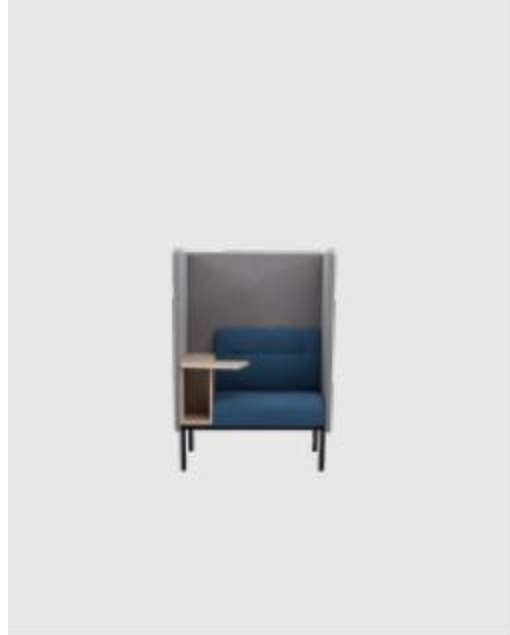

## LT-SANTO

Santo series style has a total of personal workstation, surrounded by three people, surrounded by video bit three styles. It can meet the needs of personal or multi person Privacy Office, and divide a comfortable and quiet privacy area for your office space.