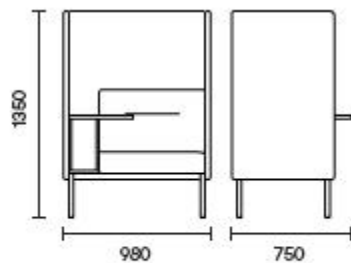

AR-SAN-HI-01