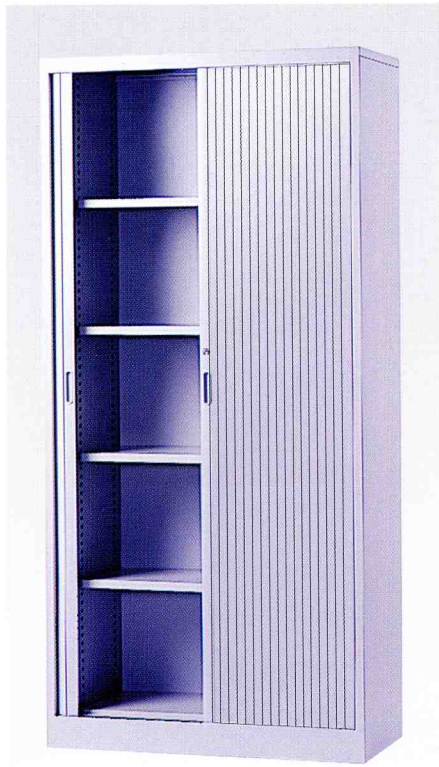

膠捲門櫃

Roller Shutter Door Cabinet

FEATURES 特點

Replaceable ABS resin strip with line pattern
可更換直線圖案膠條

25mm increments slot
間距25mm連排孔

Replaceable zinc plated steel cam lock
可更換鎖，表面鍍鋅層

Streamline ABS resin handle
流線型塑料拉手

Steel strip with locking slot enhance security
鐵鎖條，令門鎖安全堅固

ABS resin door of flame retardant feature
不助燃塑料捲門

Hidden ABS resin rail
隱藏式塑料路軌

Epoxy powder coating finish
靜電噴塗塗層

Adjustable levelling glides
水平調較裝置

Roller Shutter Door Cabinet Dimension 捲門櫃規格(mm)

Width 1000mm Roller Shutter Door Cabinet
闊1000mm膠捲門櫃

ZA-1004-□□	W1000 x D470 x H435mm
ZA-1007-□□	W1000 x D470 x H720mm
ZA-1009-□□	W1000 x D470 x H920mm
ZA-1010-□□	W1000 x D470 x H1020mm
ZA-1013-□□	W1000 x D470 x H1320mm
ZA-1015-□□	W1000 x D470 x H1520mm
ZA-1019-□□	W1000 x D470 x H1920mm
ZA-1021-□□	W1000 x D470 x H2100mm