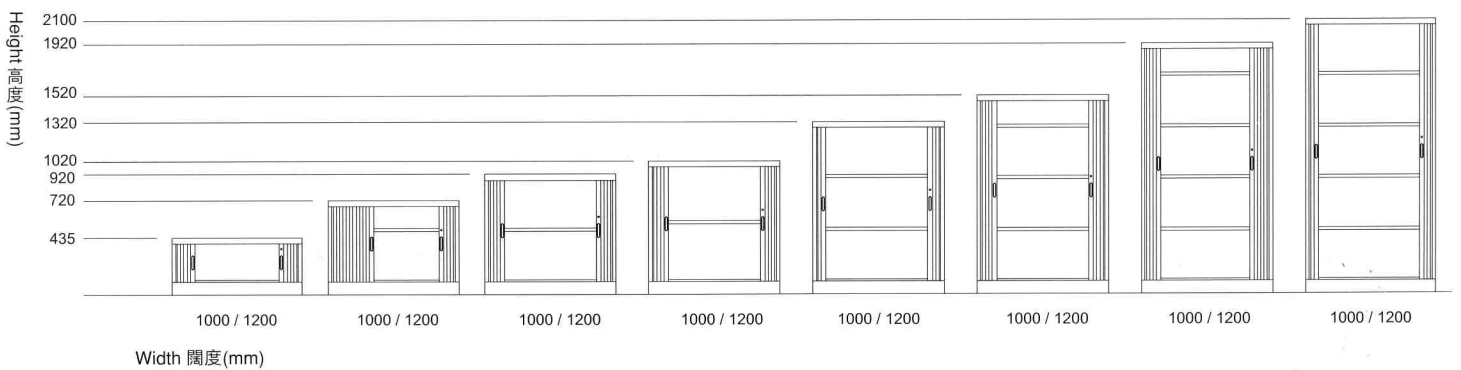

Steel strip with locking slot enhance security
鐵鎖條，令門鎖安全堅固

ABS resin door of flame retardant feature
不助燃塑料捲門

Hidden ABS resin rail
隱藏式塑料路軌

Epoxy powder coating finish
靜電噴塗塗層

Adjustable levelling glides
水平調較裝置

Roller Shutter Door Cabinet Dimension 捲門櫃規格(mm)

Width 1000mm Roller Shutter Door Cabinet
闊1000mm膠捲門櫃

ZA-1004-□□	W1000 x D470 x H435mm
ZA-1007-□□	W1000 x D470 x H720mm
ZA-1009-□□	W1000 x D470 x H920mm
ZA-1010-□□	W1000 x D470 x H1020mm
ZA-1013-□□	W1000 x D470 x H1320mm
ZA-1015-□□	W1000 x D470 x H1520mm
ZA-1019-□□	W1000 x D470 x H1920mm
ZA-1021-□□	W1000 x D470 x H2100mm