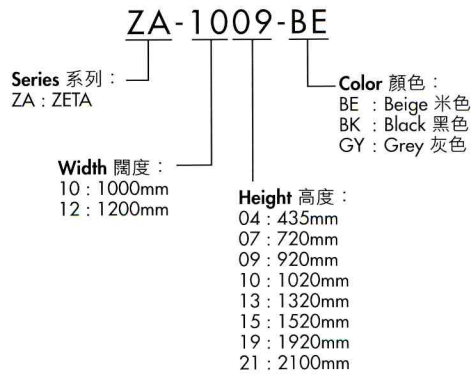

Roller Shutter Door Cabinet Dimension 捲門櫃規格(mm)

Width 1000mm Roller Shutter Door Cabinet
闊1000mm膠捲門櫃

ZA-1004-□□	W1000 x D470 x H435mm
ZA-1007-□□	W1000 x D470 x H720mm
ZA-1009-□□	W1000 x D470 x H920mm
ZA-1010-□□	W1000 x D470 x H1020mm
ZA-1013-□□	W1000 x D470 x H1320mm
ZA-1015-□□	W1000 x D470 x H1520mm
ZA-1019-□□	W1000 x D470 x H1920mm
ZA-1021-□□	W1000 x D470 x H2100mm

Width 1200mm Roller Shutter Door Cabinet
闊1200mm膠捲門櫃

ZA-1204-□□	W1200 x D470 x H435mm
ZA-1207-□□	W1200 x D470 x H720mm
ZA-1209-□□	W1200 x D470 x H920mm
ZA-1210-□□	W1200 x D470 x H1020mm
ZA-1213-□□	W1200 x D470 x H1320mm
ZA-1215-□□	W1200 x D470 x H1520mm
ZA-1219-□□	W1200 x D470 x H1920mm
ZA-1221-□□	W1200 x D470 x H2100mm

Accessories Model:
配件型號：

Cabinet Model:
文件櫃型號：

Color:
顏色：

ZAA-10MS-□□
Multi-Purpose Shelf (for 1000mm)
多用途活動層板 (1000mm 用)
W845 x D395 x H25mm

ZAA-12MS-□□
Multi-Purpose Shelf (for 1200mm)
多用途活動層板 (1200mm 用)
W1045 x D395 x H25mm

ZAA-10HR-□□
Hanging Rod (for 1000mm)
雙掛通 (1000mm 用)

ZAA-12HR-□□
Hanging Rod (for 1200mm)
雙掛通 (1200mm 用)

ZAA-10PT-□□
Pull-Out Desk Top (for 1000mm)
活動檯面板 (1000mm 用)
W818 x D397 x H20mm

ZAA-12PT-□□
Pull-Out Desk Top (for 1200mm)
活動檯面板 (1200mm 用)
W1018 x D397 x H20mm