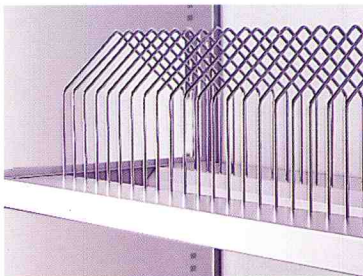

ZAA-10HR-□□
Hanging Rod (for 1000mm)
雙掛通 (1000mm 用)

ZAA-12HR-□□
Hanging Rod (for 1200mm)
雙掛通 (1200mm 用)

ZAA-10PT-□□
Pull-Out Desk Top (for 1000mm)
活動檯面板 (1000mm 用)
W818 x D397 x H20mm

ZAA-12PT-□□
Pull-Out Desk Top (for 1200mm)
活動檯面板 (1200mm 用)
W1018 x D397 x H20mm

ZAA-10PF-□□
Pull-Out Frame (for 1000mm)
活動文件掛架 (1000mm 用)

ZAA-12PF-□□
Pull-Out Frame (for 1200mm)
活動文件掛架 (1200mm 用)

ZAA-10MH-□□
Magnetic Tape Hanger (for 1000mm)
電腦帶掛架 (1000mm 用)

ZAA-12MH-□□
Magnetic Tape Hanger (for 1200mm)
電腦帶掛架 (1200mm 用)

ZAA-10PD-□□
Pull-Out Drawer (for 1000mm)
活動拉斗 (1000mm 用)
W823 x D414 x H115mm

ZAA-12PD-□□
Pull-Out Drawer (for 1200mm)
活動拉斗 (1200mm 用)
W1023 x D414 x H115mm

ZAA-10MR-□□
Magnetic Tape Rack (for 1000mm)
電腦帶座架 (1000mm 用)