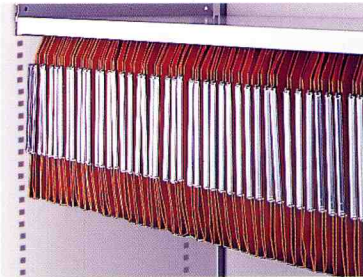

Accessories Model:
配件型號：

Cabinet Model:
文件櫃型號：

Color:
顏色：

ZAA-10MS-□□
Multi-Purpose Shelf (for 1000mm)
多用途活動層板 (1000mm 用)
W845 x D395 x H25mm

ZAA-12MS-□□
Multi-Purpose Shelf (for 1200mm)
多用途活動層板 (1200mm 用)
W1045 x D395 x H25mm

ZAA-10HR-□□
Hanging Rod (for 1000mm)
雙掛通 (1000mm 用)

ZAA-12HR-□□
Hanging Rod (for 1200mm)
雙掛通 (1200mm 用)

ZAA-10PT-□□
Pull-Out Desk Top (for 1000mm)
活動檯面板 (1000mm 用)
W818 x D397 x H20mm

ZAA-12PT-□□
Pull-Out Desk Top (for 1200mm)
活動檯面板 (1200mm 用)
W1018 x D397 x H20mm