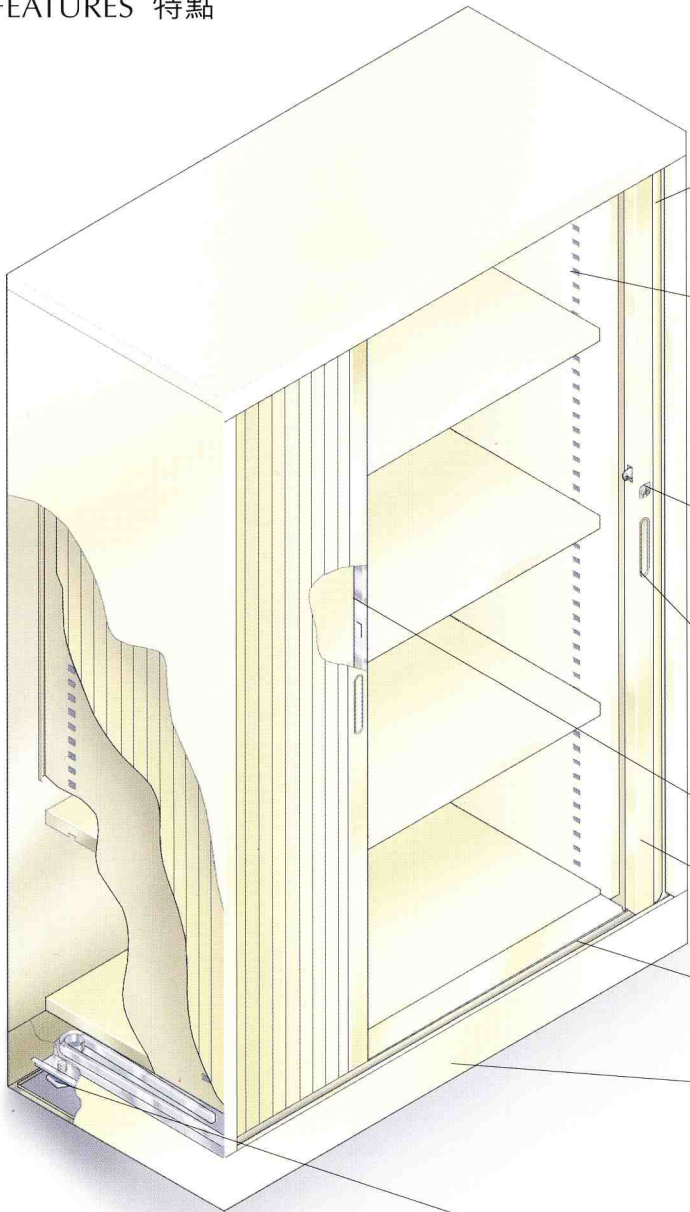

ZETA

思特

膠 捲 門 櫃 系 列

Series Roller Shutter Door Cabinet

LITTON 利通貿易工程有限公司
LITTON TRADING & ENGINEERING LTD.

澳門黑沙環海邊馬路45號保利達工業中心第2期7樓N座
Est. Mar. da Areia Preta N° 45, Edif. Industrial Polytex, Fase II, 7 andar N, Macau
Tel:2870 1830 Fax:2870 1630 E-mail: info@kamslitton.com
www.kamslitton.com

膠捲門櫃

Roller Shutter Door Cabinet

FEATURES 特點

Replaceable ABS resin strip with line pattern
可更換直線圖案膠條

25mm increments slot
間距25mm連排孔

Replaceable zinc plated steel cam lock
可更換鎖，表面鍍鋅層

Streamline ABS resin handle
流線型塑料拉手

Steel strip with locking slot enhance security
鐵鎖條，令門鎖安全堅固

ABS resin door of flame retardant feature
不助燃塑料捲門

Hidden ABS resin rail
隱藏式塑料路軌

Epoxy powder coating finish
靜電噴塗塗層

Adjustable levelling glides
水平調較裝置

Roller Shutter Door Cabinet Dimension 捲門櫃規格(mm)

Width 1000mm Roller Shutter Door Cabinet
闊1000mm膠捲門櫃

ZA-1004-□□	W1000 x D470 x H435mm
ZA-1007-□□	W1000 x D470 x H720mm
ZA-1009-□□	W1000 x D470 x H920mm
ZA-1010-□□	W1000 x D470 x H1020mm
ZA-1013-□□	W1000 x D470 x H1320mm
ZA-1015-□□	W1000 x D470 x H1520mm
ZA-1019-□□	W1000 x D470 x H1920mm
ZA-1021-□□	W1000 x D470 x H2100mm