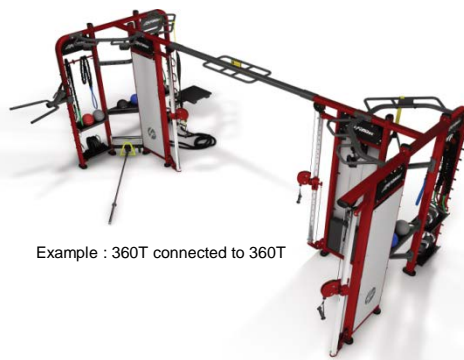

Example : 360T connected to 360T