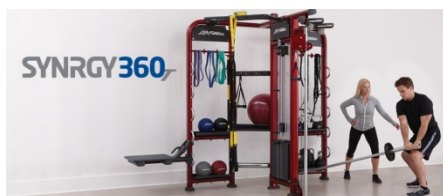

SYNRGY360 CONFIGURATIONS

Like exercisers, we know that facilities come in different shapes and sizes with unique fitness objectives and programs. Choose the configuration with the training spaces that will serve you best to unlock the infinite possibilities of Synrgy360.