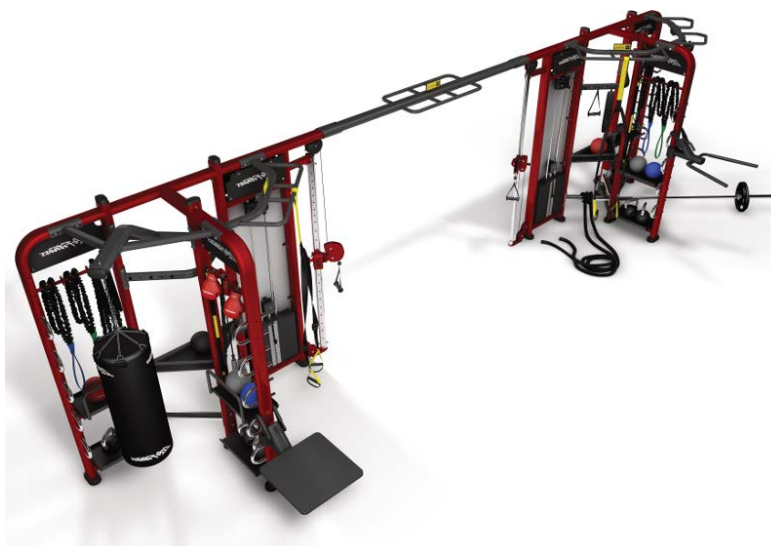

Strength Equipment

Project :

Item No. : 1

Optional Cable Crossover Boom

Key Features:

Combine Synrgy360 units by connecting Cable stations with the optional Cable Crossover Boom, to create a different training environment and added interior space

- Supports multiple suspension trainers
- Additional chin handles
- Available in three lengths

- Ceiling High Requirement 2.8m
- Required to bolt to a concrete sub-floor