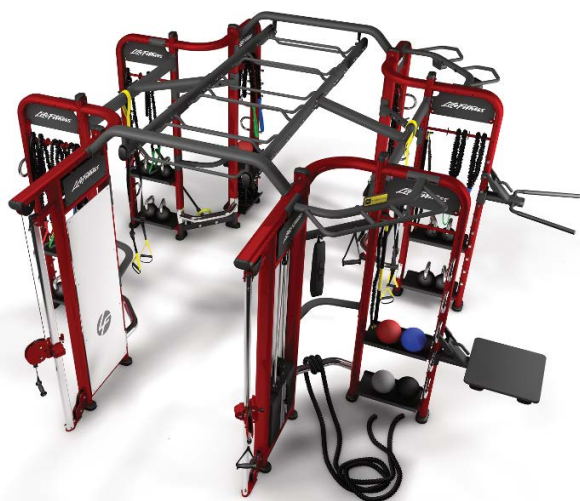

Strength Equipment

Project :

Item No. : 1

SYNRGY360_{XL}

Synrgy360XL – Combo Package

Key Features:

- 2 Cable Stations
- Suspension Chin Up Bar
- Rock Grip Chin Up Bar
- Power Pivot
- 12 Accessory Storage Shelves
- 6 U-Link Adjustment Columns
- 4 Battle Rope Attachments
- Step-Up Platform
- Dip Handle
- Included Accessories : 2 TRX Suspension Trainers / 2 Short Handles/ 2 Long Handles / 2 DAP Training Belts / 1 Syrnrgy360 Power Pivot Bar