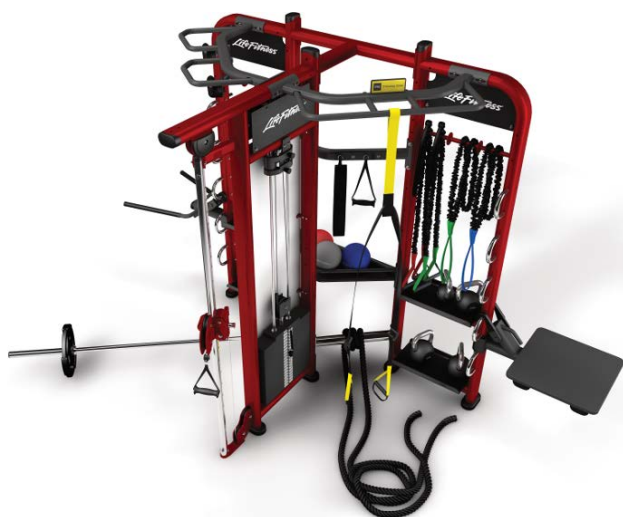

Strength Equipment

Project :

Item No. : 1

SYNRGY360

Synrgy360T – Combo Package

Key Features:

- Cable Station
- Suspension Chin Up Bar
- Rock Grip Chin Up Bar
- Power Pivot
- 5 Accessory Storage Shelves
- 2 U-Link Adjustment Columns
- 2 Battle Rope Attachments
- Step-Up Platform
- Dip Handle
- Included Accessories: 1 TRX Suspension Trainer / 1 Short Handle / 1 Long Handle / 1 DAP Training Belt / 1 Synrgy360 Power Pivot Bar

Combo Package

- Ceiling High Requirement 2.8m
- Recommended Live Area : 11' x 22' (3.4 x 6.7m)
- Required to bolt to a concrete sub-floor

Machine Weight	1,289 lbs (585 kg)
Dimensions (L x W x H)	69" x 89" x 96" (175 x 226 x 244) cm
Origin	Hungary
Product Code	Synrgy360T – Combo Package