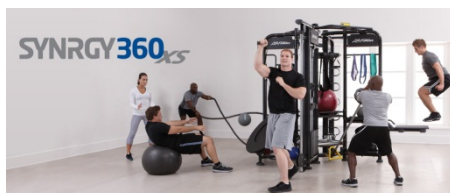

SYNRGY360 CONFIGURATIONS

Like exercisers, we know that facilities come in different shapes and sizes with unique fitness objectives and programs. Choose the configuration with the training spaces that will serve you best to unlock the infinite possibilities of Synrgy360.