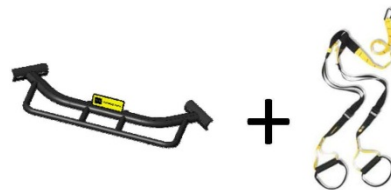

Adds variety to your workouts.

- Includes 2 textured Rock grips utilizing rock climbing walls technology.
- Includes 3.2cm diameter angled chin bars for less wrist strain and optimal chin up biomechanics.

New option : Suspension Chin with TRX

Suspension Trainer included

Option to now select a TRX suspension trainer with the Suspension Chin Up Bar.

- Included in new configurations.

New Cable Crossover Boom Connector (FXT-BM)