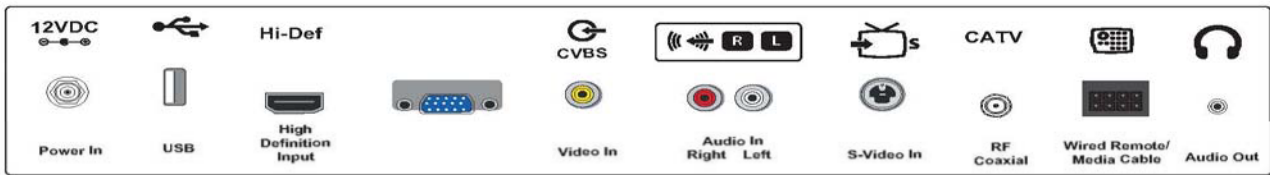

## MEDIA CONNECTIONS

	Description	Connector Type
<b>Power In</b>	12 Volt DC Power In	Power Jack
<b>USB</b>	USB Flash Drive	USB Type A
<b>High-Definition Input</b>	High-Definition Audio & Video Connection	High-Definition
<b>VGA In</b>	PC-Video Connection	VGA
<b>Video In</b>	Video In	RCA ( <i>yellow</i> )
<b>Audio In</b>	Stereo Line In	RCA ( <i>red and white</i> )
<b>S-Video In</b>	S-Video Signal In	S-Video
<b>RF Coaxial</b>	Antenna / Cable Connection	RF F-Type
<b>Wired Remote / Media Cable</b>	Wired Remote Control Connection	Remote Control
<b>Audio Out</b>	Headphone Connection	3.5mm stereo jack, 0.3W