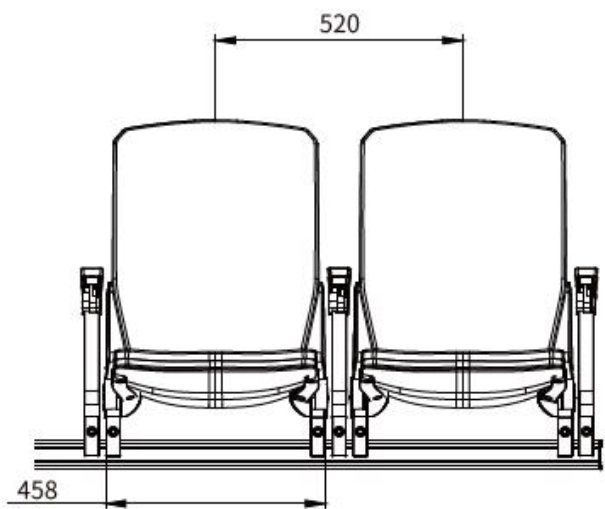

LTHilo Series YH SF /WB