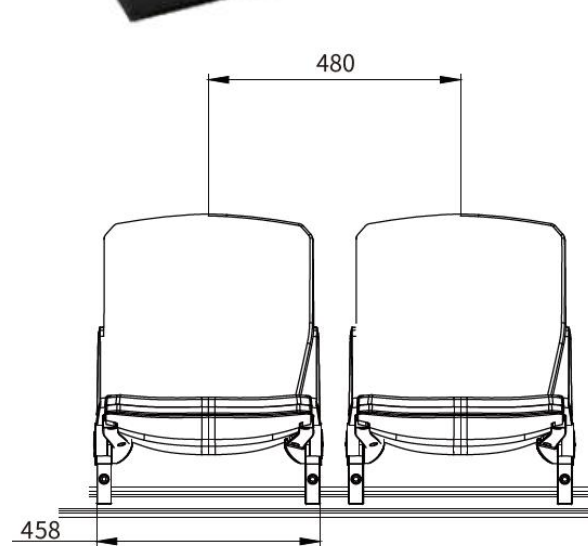

LTHilo Series YH SF /WF