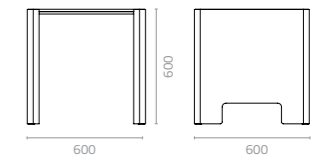

Adela barstool

W605 x D550 x H945 x SH750mm
Packing: 0.409 m³, 2pcs/ctn
Stackable

The traditional ideal of an aluminium and wood chair is reworked in the Adela, with softly rounded edges and a little broader on all sides for extra comfort.

Metal Standard Colours:

Artwood Colours:

Teak Wood Colour:

VIENNA

Design Silvia Marlia

Vienna 2-seater sofa
W1620 x D800 x H730 x SH440mm
Packing: 1.090m³, 1pc/ctn

The 1930s are back again in the reinterpreted Vienna Collection. The design and aesthetics of indoor furniture are brought outdoors, complete with aluminium castors for easy manoeuvrability in open-air spaces. In a contemporary twist, a shiny powder-coated aluminium mesh replaces the classic cane feature; all frames are made of aluminium; and the cushioned seats and backrests are in Sunproof outdoor fabric.

KUMI

Design Enrique Martí

Kumi side table
W500 x D500 x H400mm
Packing: 0.036m³, 2ctn/set

W600 x D600 x H400mm
Packing: 0.045m³, 2ctn/set

W600 x D600 x H600mm
Packing: 0.061m³, 2ctn/set

Vienna coffee table
W810 x D460 x H460mm
Packing: 0.241m³, 2ctn/set

Metal Standard Colours:

Metal Fashion Colours:

Sunproof Fabric Colours:

Phenolic Top Colours:

Metal Standard Colours:

Phenolic Top Colours:

Vienna side table
Ø500 x H500mm
Packing: 0.166m³, 2ctn/set

Vienna cocktail table
W970 x D460 x H710mm
Packing: 0.395m³, 2ctn/set