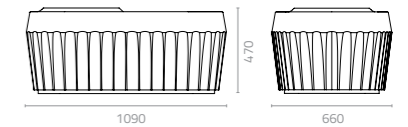

Design KIAN

Cap stool-B
W390 x D390 x H450mm
Packing: 0.079m³, 1pc/ctn

Terraza chair
W690 x D690 x H850 x SH450mm
Packing: 0.450m³, 1pc/ctn

The Cap is a fun outdoor furniture item that serves two purposes. Sit on it as a stool, but turn it upside down and watch it transform into a flower pot. Inspired by a bottle cap, it is made of recyclable LLDPE to make it a light and easily movable furniture, and it comes in a range of colour options that make it ideal for events.

LLDPE Colours:

Fin vase
Ø550 x H465mm
Packing: 0.160m³, 1pc/ctn

Fin vase with seat
W1090 x D660 x H470mm
Packing: 0.350m³, 1pc/ctn

Fin vase tall
Ø500 x H940mm
Packing: 0.280m³, 1pc/ctn

Nest pot
Ø550 x H515mm
Packing: 0.170m³, 1pc/ctn