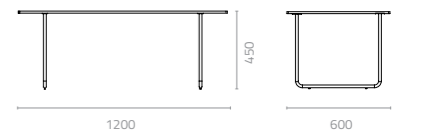

Leon coffee table
W1200 x D600 x H450mm
Packing: 0.372m³, 1pc/ctn