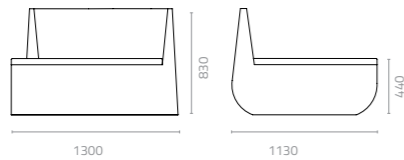

Snake curved end sofa (left/right)
W1300 x D1130 x H830 x SH440mm
Packing: 5.300m³, 2pcs/stac