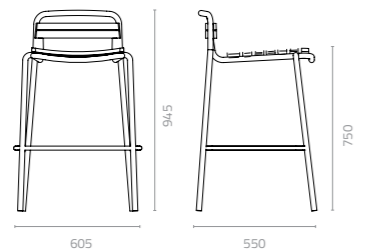

Metal Standard Colours:

Batyline Colours:

Wicker Colours:

RATIO

Design Enrique Martí

Ratio barstool

W576 x D480 x H920 x SH750mm
Packing: 0.487m³, 4pcs/ctn
Stackable

**Available in phenolic top & Artwood top.*

Sunproof Fabric Colours:

Phenolic Top Colours:

Artwood Colours:

Ratio bar table

Ø600 x H1060mm
Packing: 0.434m³, 1pc/stack

Ratio dining table

W1600 x D900 x H750mm
Packing: 0.166m³, 2ctns/set

Ratio sunlounger

W650 x D2000 x H360-855mm
Packing: 0.868m³, 4pcs/stack
Stackable

ADELA

Design Enrique Martí

Adela chair

W590 x D610 x H755 x SH450mm
Packing: 0.432m³, 4pcs/ctn
Stackable

Adela arm chair

W610 x D610 x H755 x SH450mm
Packing: 0.46m³, 4pcs/ctn
Stackable

Adela barstool

W605 x D550 x H945 x SH750mm
Packing: 0.409 m³, 2pcs/ctn
Stackable

The traditional ideal of an aluminium and wood chair is reworked in the Adela, with softly rounded edges and a little broader on all sides for extra comfort.