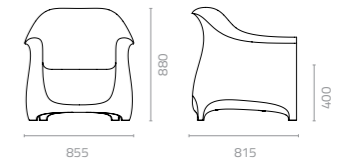

Pinch 1-seater sofa
W855 x D815 x H880 x SH400mm
Packing: 0.640m³, 1pc/ctn