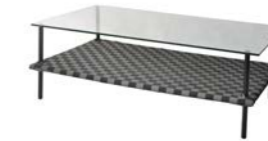

QUBE

Qube coffee table
W800 x D800 x H400mm
Packing: 0.270m³, 1pc/ctn

W1200 x D700 x H400mm
Packing: 0.400m³, 1pc/ctn

ATTITUDE

Attitude 1-seater sofa
W1100 x D900 x H875 x SH500mm
Packing: 0.780m³, 1pc/ctn