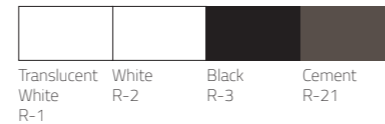

LLDPE Colours: