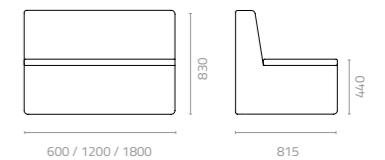

W1800 x D815 x H830 x SH440mm
Packing: 2.250m³, 2pcs/stack