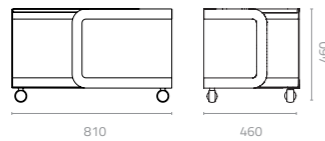

Adela barstool

W605 x D550 x H945 x SH750mm
Packing: 0.409 m³, 2pcs/ctn
Stackable

The traditional ideal of an aluminium and wood chair is reworked in the Adela, with softly rounded edges and a little broader on all sides for extra comfort.

KUMI

Design Enrique Martí

Kumi side table
W500 x D500 x H400mm
Packing: 0.036m³, 2ctn/set

W600 x D600 x H400mm
Packing: 0.045m³, 2ctn/set

W600 x D600 x H600mm
Packing: 0.061m³, 2ctn/set

Vienna coffee table
W810 x D460 x H460mm
Packing: 0.241m³, 2ctn/set