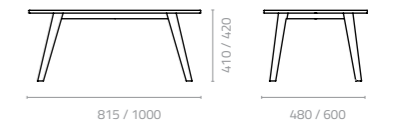

Eva dining table
W1800 x D900 x H750mm
Packing: 1.030m³, 1set/2ctn

Eva coffee table
W1000 x D600 x H420mm (Top)
Packing: 0.340m³, 1set/2ctn

W815 x D480 x H410mm (Base)
Packing: 0.340m³, 1set/2ctn

SNAKE

Design Danny Fang