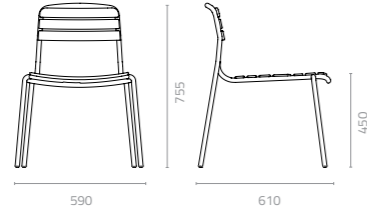

Metal Standard Colours:

Batyline Colours:

Wicker Colours:

RATIO

Design Enrique Martí

Ratio barstool

W576 x D480 x H920 x SH750mm
Packing: 0.487m³, 4pcs/ctn
Stackable

**Available in phenolic top & Artwood top.*

Sunproof Fabric Colours:

Phenolic Top Colours:

Artwood Colours:

Ratio bar table

Ø600 x H1060mm
Packing: 0.434m³, 1pc/stack

Ratio dining table

W1600 x D900 x H750mm
Packing: 0.166m³, 2ctns/set

Ratio sunlounger

W650 x D2000 x H360-855mm
Packing: 0.868m³, 4pcs/stack
Stackable

ADELA

Design Enrique Martí

Adela chair

W590 x D610 x H755 x SH450mm
Packing: 0.432m³, 4pcs/ctn
Stackable

Adela arm chair

W610 x D610 x H755 x SH450mm
Packing: 0.46m³, 4pcs/ctn
Stackable

Adela barstool

W605 x D550 x H945 x SH750mm
Packing: 0.409 m³, 2pcs/ctn
Stackable

The traditional ideal of an aluminium and wood chair is reworked in the Adela, with softly rounded edges and a little broader on all sides for extra comfort.