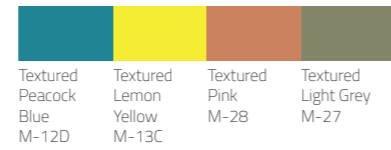

Metal Fashion Colours: