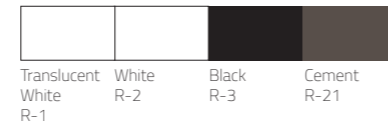

LLDPE Colours:

FIN POT & NEST POT

Design Cilicon Faytory

The Fin Pot Series pay a special homage to the architectural boldness of ancient Rome through the strong sense of classical proportions and curves. The shape of the Fins gives a sturdy structure to the thin plastic wall of the pot.