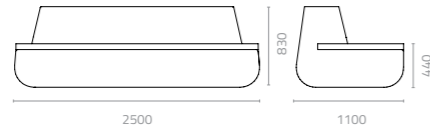

Snake love seat
W2500 x D1100 x H830 x SH440mm
Packing: 3.100m³, 2pcs/stack

There is something inviting about furniture that features graceful flowing curves, especially when arranged harmoniously together. The modular Snake Series beckons temptingly with a cosy flat wicker love seat that partners a matching ottoman and cocktail table. This aluminium-framed collection is ideal for lounge and waiting areas and in corporate environments.