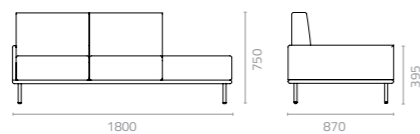

Black White

Qube 2-seater sofa with arm unit
W1330 x D870 x H750 x SH395mm
Packing: 0.860m³, 1pc/ctn

Qube corner sofa
W870 x D870 x H750 x SH395mm
Packing: 0.540m³, 1pc/ctn

Qube 2-seater sofa with pouf unit
W1800 x D870 x H750 x SH395mm
Packing: 1.240m³, 1pc/ctn

QUBE

Qube coffee table
W800 x D800 x H400mm
Packing: 0.270m³, 1pc/ctn

W1200 x D700 x H400mm
Packing: 0.400m³, 1pc/ctn

ATTITUDE

Attitude 1-seater sofa
W1100 x D900 x H875 x SH500mm
Packing: 0.780m³, 1pc/ctn