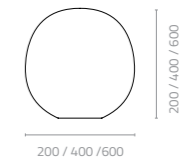

LLDPE Colours:

Translucent White R-1 White R-2 Black R-3 Cement R-21

Sand R-20 Lime Green R-14 Denim Blue R-23

Splendour round
Ø380 x H400mm
Packing: 0.060m³, 1pc/ctn

Ø450 x H880mm
Packing: 0.162m³, 1pc/ctn

CUBIC & GLOBE

Cubic
W430 x D430 x H430mm
Packing: 0.087m³, 1pc/ctn

LLDPE Colours:

Translucent White R-1 White R-2 Black R-3 Cement R-21

Sand R-20 Lime Green R-14 Denim Blue R-23

Globe
Ø200 x H200mm
Packing: 0.010m³, 1pc/ctn

Ø400 x H400mm
Packing: 0.070m³, 1pc/ctn

Ø600 x H600mm
Packing: 0.229m³, 1pc/ctn

ALUMINIUM

Metal

MALENA

Design Enrique Martí

Malena chair

W600 x D510 x H750 x SH440mm