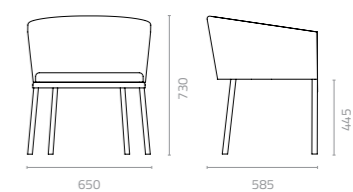

W1800 x D815 x H830 x SH440mm
Packing: 2.250m³, 2pcs/stack

Modular Set 1

Modular Set 2

Modular Set 3

Modular Set 4

Snake outer sofa
W1540 x D860 x H830 x SH440mm
Packing: 3.800m³, 2pcs/stack

Snake Love Seat Patent: 2015300859356.8
Snake Ottoman Patent: 201530059224.5

Snake curved end sofa (left/right)
W1300 x D1130 x H830 x SH440mm
Packing: 5.300m³, 2pcs/stac

Wicker Colours:

Sunproof Fabric Colours:

CHAMELEON

Design Enrique Martí

As its name suggests, blending into the surroundings comes naturally to the Chameleon Chair. Or if preferred, make this cushioned and aluminium-framed lounge chair stand out in outdoor spaces. Just choose between a high backrest or a low one, bare or covered legs, and Sunproof rope, round nylon wicker or Batyline. It can even be an upholstered chair. And have we mentioned the wide range of colours available?

Chameleon chair
W650 x D585 x H730 x SH445mm
Packing: 0.350m³, 1pc/ctn

Chameleon chair
W650 x D585 x H730 x SH445mm
Packing: 0.350m³, 1pc/ctn

Chameleon 4L chair
W650 x D585 x H730 x SH445mm
Packing: 0.350m³, 1pc/ctn