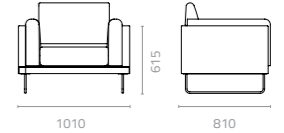

Moel 1-seater sofa
W1010 x D810 x H615 x SH400mm
Packing: 0.563m³, 1pc/stack