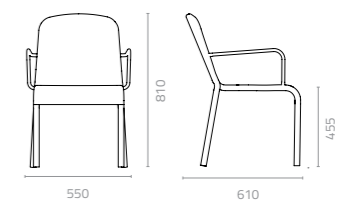

FLAP & RANGO

Wicker Colours:

White White Wash Black Espresso Safari Brown

Slate Grey Natural Coffee Butterscotch

Flap chair (full weaving)

W530 x D610 x H830 x SH450mm
Packing: 0.450m³, 4pcs/ctn
Stackable

Flap arm chair (full weaving)

W530 x D610 x H830 x SH450mm
Packing: 0.450m³, 4pcs/ctn
Stackable

Rango chair (full weaving)

W510 x D610 x H810 x SH455mm
Packing: 0.450m³, 4pcs/stack
Stackable

Rango arm chair (full weaving)

W550 x D610 x H810 x SH455mm
Packing: 0.450m³, 4pcs/stack
Stackable

BASKET & OLIVIA

Design Enrique Martí

Basket chair

W535 x D590 x H780 x SH450mm

Packing: 0.290m³, 1pc/ctn

Since time immemorial, handmade hemp baskets have met human needs in countless ways: from storing food to cradling babies to trapping fish. Their rounded shapes are the inspiration for the very adaptable Basket Chair of contemporary design. Made of stainless steel and plastic wicker, this comfortable non-stackable outdoor chair stands out for its comfort, attractiveness and easy fit into almost any kind of environment.