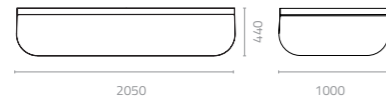

Snake ottoman
W2050 x D1000 x H440mm
Packing: 4.700m³, 5pcs/stack