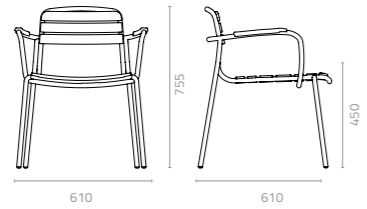

Metal Standard Colours:

Batyline Colours:

Wicker Colours:

RATIO

Design Enrique Martí

Ratio barstool

W576 x D480 x H920 x SH750mm
Packing: 0.487m³, 4pcs/ctn
Stackable

**Available in phenolic top & Artwood top.*

W650 x D2000 x H360-855mm
Packing: 0.868m³, 4pcs/stack
Stackable

ADELA

Design Enrique Martí

Adela chair

W590 x D610 x H755 x SH450mm
Packing: 0.432m³, 4pcs/ctn
Stackable

Adela arm chair

W610 x D610 x H755 x SH450mm
Packing: 0.46m³, 4pcs/ctn
Stackable

Adela barstool

W605 x D550 x H945 x SH750mm
Packing: 0.409 m³, 2pcs/ctn
Stackable

The traditional ideal of an aluminium and wood chair is reworked in the Adela, with softly rounded edges and a little broader on all sides for extra comfort.