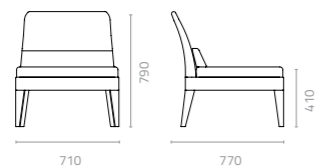

Metal Standard Colours:

Sunproof Fabric Colours:

Wicker Colours:

Phenolic Top Colours:

Eva sofa
W1390 x D770 x H790 x SH410mm
Packing: 1.260m³, 2pcs/ctn

Eva lounge
W710 x D770 x H790 x SH410mm
Packing: 0.670m³, 2pcs/ctn

Eva dining table
W1800 x D900 x H750mm
Packing: 1.030m³, 1set/2ctn

Eva coffee table
W1000 x D600 x H420mm (Top)
Packing: 0.340m³, 1set/2ctn

W815 x D480 x H410mm (Base)
Packing: 0.340m³, 1set/2ctn

SNAKE

Design Danny Fang