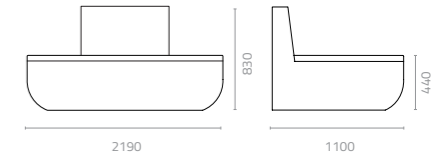

Snake semi circular sofa
W2190 x D1100 x H830 x SH440mm
Packing: 6.400m³, 2pcs/stack