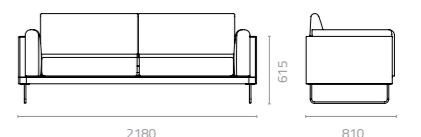

Wicker Colours:

Sunproof Fabric Colours:

Metal Frame Colour:

Moel 2-seater sofa
W1660 x D810 x H615 x SH400mm
Packing: 0.916m³, 1pc/stack

Moel 3-seater sofa
W2180 x D810 x H615 x SH400mm
Packing: 1.197m³, 1pc/stack