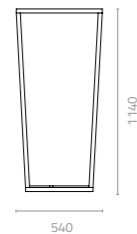

Metal Frame Colour:

Stainless Steel

Olivia chair

W420 x D600 x H940 x SH440mm

Packing: 0.400m³, 4pcs/stack

Olivia arm chair

W510 x D600 x H940 x SH440mm

Packing: 0.320m³, 1pc/stack

KUTA

Kuta basket X-large
W540 x D540 x H1140mm
Packing: 0.35m³, 1pc/stack

Kuta basket large
W440 x D440 x H870mm
Packing: 0.180m³, 1pc/stack

Kuta basket medium
W620 x D620 x H520mm
Packing: 0.210m³, 1pc/stack