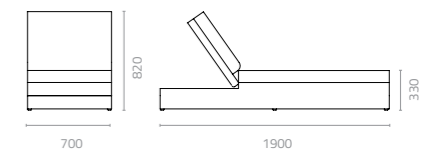

Zen corner sofa
W1000 x D1000 x H720 x SH340mm
Packing: 0.770m³, 1pc/ctn

Zen pouf
W1000 x D900 x H340mm
Packing: 0.360m³, 1pc/ctn

Zen sunbed
W1900 x D700 x H330-820mm
Packing: 0.470m³, 1pc/ctn

QUBE

Qube 1-seater sofa
W870 x D870 x H750 x SH395mm
Packing: 0.640m³, 1pc/ctn