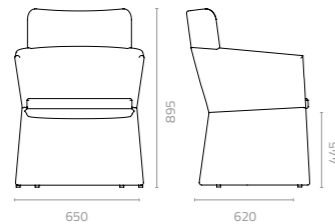

W1800 x D815 x H830 x SH440mm
Packing: 2.250m³, 2pcs/stack

Modular Set 1

Modular Set 2

Modular Set 3

Modular Set 4

Snake outer sofa
W1540 x D860 x H830 x SH440mm
Packing: 3.800m³, 2pcs/stack

Snake Love Seat Patent: 2015300859356.8
Snake Ottoman Patent: 201530059224.5

Chameleon chair
W650 x D585 x H730 x SH445mm
Packing: 0.350m³, 1pc/ctn

Chameleon chair
W650 x D585 x H730 x SH445mm
Packing: 0.350m³, 1pc/ctn

Chameleon 4L chair
W650 x D585 x H730 x SH445mm
Packing: 0.350m³, 1pc/ctn

Nylon Wicker Colours:

Batyline Colours:

Sunproof Fabric Colours:

CHAMELEON

Design Enrique Martí

Chameleon high back chair
W650 x D620 x H895 x SH445mm
Packing: 0.430m³, 1pc/ctn

Chameleon high back chair
W650 x D620 x H895 x SH445mm
Packing: 0.430m³, 1pc/ctn