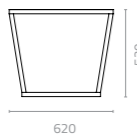

Metal Frame Colour:

Stainless Steel

Olivia chair

W420 x D600 x H940 x SH440mm

Packing: 0.400m³, 4pcs/stack

Olivia arm chair

W510 x D600 x H940 x SH440mm

Packing: 0.320m³, 1pc/stack

KUTA

Kuta basket X-large
W540 x D540 x H1140mm
Packing: 0.35m³, 1pc/stack

Kuta basket large
W440 x D440 x H870mm
Packing: 0.180m³, 1pc/stack

Kuta basket medium
W620 x D620 x H520mm
Packing: 0.210m³, 1pc/stack

Kuta basket small
W540 x D540 x H450mm
Packing: 0.140m³, 1pc/stack

The Kuta Basket clearly adds a touch of class to any potted plant. Made of flat wicker on an aluminium frame, the basket is weather-resistant and can be placed either indoors or outdoors. It is available in four sizes of various heights and widths as well as in a range of colours.