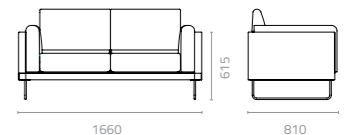

Wicker Colours:

Sunproof Fabric Colours:

Metal Frame Colour:

Moel 2-seater sofa
W1660 x D810 x H615 x SH400mm
Packing: 0.916m³, 1pc/stack

Moel 3-seater sofa
W2180 x D810 x H615 x SH400mm
Packing: 1.197m³, 1pc/stack