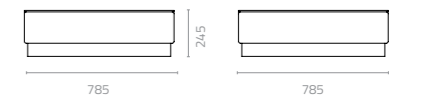

Artwood Colours:

Grey Natural Matt Black

Phenolic Top Colours:

Walnut 81162 Black 1909 Dark Grey 1275 Snow White 1459

Mediterranean side table
W1090 x D685 x H245mm
Packing: 0.095m³, 2ctn/set

Mediterranean coffee table
W785 x D785 x H245mm
Packing: 0.202m³, 2ctn/set