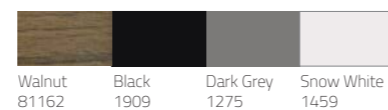

Metal Standard Colours:

Metal Fashion Colours:

Sunproof Fabric Colours:

Phenolic Top Colours:

Metal Standard Colours:

Phenolic Top Colours:

Vienna side table
Ø500 x H500mm
Packing: 0.166m³, 2ctn/set

Vienna cocktail table
W970 x D460 x H710mm
Packing: 0.395m³, 2ctn/set

Nylon Wicker Colours:

Cyan Blue Sand Black

White Yellow

Sunproof Fabric Colours:

Dark Grey 163 Cement Grey 165 Moss Green 070 Beige 142 Dark Khaki 181

Emerald 223 Velvet 110 Ocean Blue 042

Teak Wood Colour: