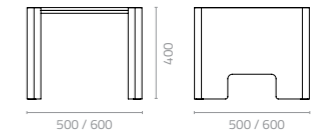

Adela barstool

W605 x D550 x H945 x SH750mm
Packing: 0.409 m³, 2pcs/ctn
Stackable

The traditional ideal of an aluminium and wood chair is reworked in the Adela, with softly rounded edges and a little broader on all sides for extra comfort.

Metal Standard Colours:

Artwood Colours:

Teak Wood Colour:

VIENNA

Design Silvia Marlia

Vienna 2-seater sofa
W1620 x D800 x H730 x SH440mm
Packing: 1.090m³, 1pc/ctn

The 1930s are back again in the reinterpreted Vienna Collection. The design and aesthetics of indoor furniture are brought outdoors, complete with aluminium castors for easy manoeuvrability in open-air spaces. In a contemporary twist, a shiny powder-coated aluminium mesh replaces the classic cane feature; all frames are made of aluminium; and the cushioned seats and backrests are in Sunproof outdoor fabric.

KUMI

Design Enrique Martí

Kumi side table
W500 x D500 x H400mm
Packing: 0.036m³, 2ctn/set

W600 x D600 x H400mm
Packing: 0.045m³, 2ctn/set

W600 x D600 x H600mm
Packing: 0.061m³, 2ctn/set

Vienna coffee table
W810 x D460 x H460mm
Packing: 0.241m³, 2ctn/set

Metal Standard Colours:

Metal Fashion Colours:

Sunproof Fabric Colours:

Phenolic Top Colours:

Metal Standard Colours:

Phenolic Top Colours:

Vienna side table
Ø500 x H500mm
Packing: 0.166m³, 2ctn/set

Vienna cocktail table
W970 x D460 x H710mm
Packing: 0.395m³, 2ctn/set