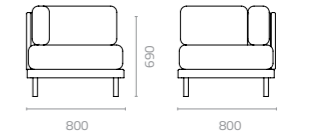

Natural

Metal Standard Colour:

Silver M-9

TCB lounge (right)
W900 x D1700 x H690 x SH400mm
Packing: 1.158m³, 1pc/stack

TCB sofa (left)
W1200 x D800 x H690 x SH400mm
Packing: 0.735m³, 1pc/stack

TCB sofa (right)
W1000 x D800 x H690 x SH400mm
Packing: 0.616m³, 1pc/stack

TCB (THE CHINA BED)

Design Enrique Martí

TCB centre
W1000 x D800 x H690 x SH400mm
Packing: 0.616m³, 1pc/stack

TCB corner
W800 x D800 x H690 x SH400mm
Packing: 0.496m³, 1pc/stack

TCB (The China Bed) Design by Enrique Martí