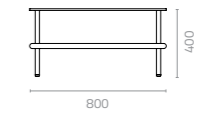

QUBE

Qube coffee table
W800 x D800 x H400mm
Packing: 0.270m³, 1pc/ctn

W1200 x D700 x H400mm
Packing: 0.400m³, 1pc/ctn

ATTITUDE

Attitude 1-seater sofa
W1100 x D900 x H875 x SH500mm
Packing: 0.780m³, 1pc/ctn