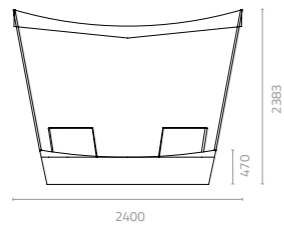

SKY

Sky pouf
W1000 x D1000 x H410mm
Packing: 0.440m³, 1pc/ctn

Sky arm chaise lounge
W1600 x D1100 x H750 x SH410mm
Packing: 1.670m³, 1pc/ctn

APPLE, MIKE & DREAM DOT

Apple chair

W520 x D670 x H840 x SH470mm
Packing: 0.280m³, 1pc/ctn

Mike chair

W550 x D550 x H810 x SH460mm
Packing: 0.270m³, 1pc/ctn

Dream dot day bed

W2400 x D2400 x H2383 x SH470mm
Packing: 2.700m³, 1pcs/stack

Wicker Colours:

White White Wash Black Espresso Safari Brown