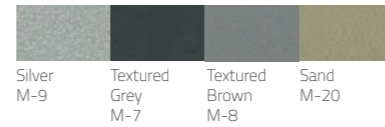

Metal Standard Colours: