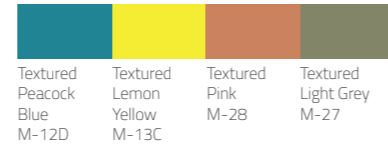

Metal Standard Colours:

Metal Fashion Colours:

Sunproof Fabric Colours:

Phenolic Top Colours:

Metal Standard Colours:

Phenolic Top Colours:

Vienna side table
Ø500 x H500mm
Packing: 0.166m³, 2ctn/set

Vienna cocktail table
W970 x D460 x H710mm
Packing: 0.395m³, 2ctn/set

Nylon Wicker Colours:

Cyan Blue Sand Black

White Yellow

Sunproof Fabric Colours:

Dark Grey 163 Cement Grey 165 Moss Green 070 Beige 142 Dark Khaki 181

Emerald 223 Velvet 110 Ocean Blue 042

Teak Wood Colour: