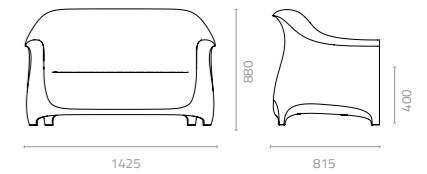

POLYETHYLENE

LIPIA & RUMBLE

Design Cilicon Faytory

Design Attribute Design

Lipia highstool
W397 x D400 x H744mm
Packing: 0.200m³, 1pc/ctn

Even more than its refined aesthetics, the functional design of the Lipia Highstool makes it an outstanding choice for university canteens, hospitality bars, transportation centres and outdoor public spaces. The two-level footrests allow people of all heights to sit comfortably.

Rumble stool
W450 x D370 x H450mm
Packing: 0.080m³, 1pc/ctn

LLDPE Colours:

Rumble bench
W1230 x D370 x H450mm
Packing: 0.200m³, 1pc/ctn

Rumble Stool Patent: 201430195302.X

PINCH & OBIE

Design Cilicon Faytory

Design Attribute Design

This series features dramatic volume while preserving graceful, natural curves. The wide seats comfortably fit people of all sizes.

The Obie Arm Chair and Love Seat are designed for both indoor and outdoor spaces. Fashioned from polyethylene, this collection enjoys the considerable benefits of UV protection, imperviousness to fluids, durability and ease of cleaning. Using a single material in its construction also allows for cost-effective recycling.

Pinch 1-seater sofa
W855 x D815 x H880 x SH400mm
Packing: 0.640m³, 1pc/ctn

Pinch 2-seater sofa
W1425 x D815 x H880 x SH400mm
Packing: 1.060m³, 1pc/ctn

Obie arm chair
W765 x D645 x H785 x SH450mm
Packing: 0.430m³, 1pc/ctn