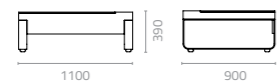

Attitude 2-seater sofa
W1860 x D900 x H875 x SH500mm
Packing: 1.320m³, 1pc/ctn

Attitude pouf
W1100 x D900 x H400mm
Packing: 0.430m³, 1pc/ctn

Attitude coffee table
W1100 x D900 x H390mm
Packing: 0.390m³, 1pc/ctn