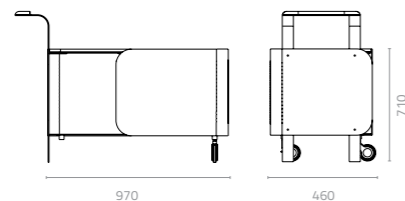

KUMI

Design Enrique Martí

Kumi side table
W500 x D500 x H400mm
Packing: 0.036m³, 2ctn/set

W600 x D600 x H400mm
Packing: 0.045m³, 2ctn/set

W600 x D600 x H600mm
Packing: 0.061m³, 2ctn/set

Vienna coffee table
W810 x D460 x H460mm
Packing: 0.241m³, 2ctn/set

Metal Standard Colours:

Metal Fashion Colours:

Sunproof Fabric Colours:

Phenolic Top Colours:

Metal Standard Colours:

Phenolic Top Colours:

Vienna side table
Ø500 x H500mm
Packing: 0.166m³, 2ctn/set

Vienna cocktail table
W970 x D460 x H710mm
Packing: 0.395m³, 2ctn/set