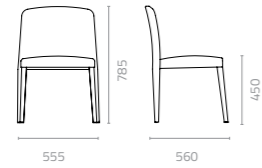

The Eva Chair is a dream come true for lovers of comfort. No cushions are needed for this wide-seated outdoor dining chair as the wicker is woven directly onto the quick-dry foam. The backseat is designed to fit snugly into the curvature of the spine and the softness of the padded seat invites you to dine in relaxed comfort in both indoor and outdoor environments.

Metal Standard Colours:

Sunproof Fabric Colours:

Wicker Colours:

Phenolic Top Colours: