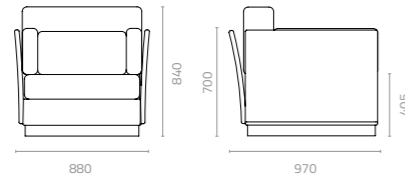

Leon coffee table
W1200 x D600 x H450mm
Packing: 0.372m³, 1pc/ctn

MEDITERRANEAN

Design Enrique Martí

MEDITERRANEAN

Design Enrique Martí

Mediterranean 1-seater sofa
W880 x D970 x H840 x SH405mm
Packing: 0.664m³, 1pc/ctn