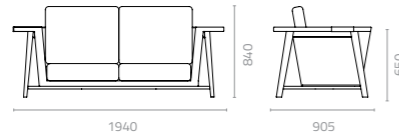

Wicker Colours:

Sunproof Fabric Colours:

Teak Wood Colour:

Neo 2-seater sofa
W1940 x D905 x H840 x SH390mm
Packing: 1.253m³, 1pc/stack

Neo 3-seater sofa
W2400 x D905 x H840 x SH390mm
Packing: 1.545m³, 1pc/stack