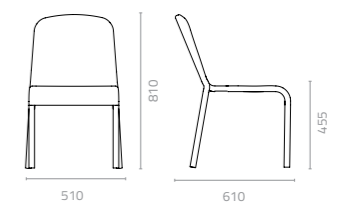

FLAP & RANGO

Wicker Colours:

White White Wash Black Espresso Safari Brown

Slate Grey Natural Coffee Butterscotch

Flap chair (full weaving)

W530 x D610 x H830 x SH450mm
Packing: 0.450m³, 4pcs/ctn
Stackable

Flap arm chair (full weaving)

W530 x D610 x H830 x SH450mm
Packing: 0.450m³, 4pcs/ctn
Stackable

Rango chair (full weaving)

W510 x D610 x H810 x SH455mm
Packing: 0.450m³, 4pcs/stack
Stackable

Rango arm chair (full weaving)

W550 x D610 x H810 x SH455mm
Packing: 0.450m³, 4pcs/stack
Stackable