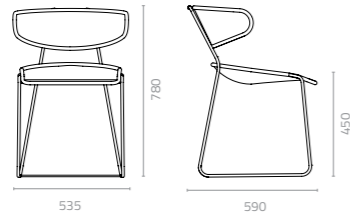

W530 x D610 x H830 x SH450mm
Packing: 0.450m³, 4pcs/ctn
Stackable

Rango chair (full weaving)

W510 x D610 x H810 x SH455mm
Packing: 0.450m³, 4pcs/stack
Stackable

Rango arm chair (full weaving)

W550 x D610 x H810 x SH455mm
Packing: 0.450m³, 4pcs/stack
Stackable

BASKET & OLIVIA

Design Enrique Martí

Basket chair

W535 x D590 x H780 x SH450mm

Packing: 0.290m³, 1pc/ctn

Since time immemorial, handmade hemp baskets have met human needs in countless ways: from storing food to cradling babies to trapping fish. Their rounded shapes are the inspiration for the very adaptable Basket Chair of contemporary design. Made of stainless steel and plastic wicker, this comfortable non-stackable outdoor chair stands out for its comfort, attractiveness and easy fit into almost any kind of environment.