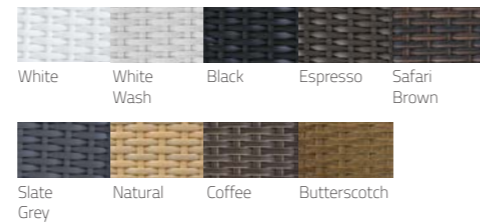

Metal Standard Colours:

Batyline Colours:

Wicker Colours:

RATIO

Design Enrique Martí

Ratio barstool

W576 x D480 x H920 x SH750mm
Packing: 0.487m³, 4pcs/ctn
Stackable

**Available in phenolic top & Artwood top.*

Nylon Wicker Colours:

Cyan Blue Sand Black

White Yellow

Sunproof Fabric Colours:

Dark Grey 163 Cement Grey 165 Moss Green 070 Beige 142 Dark Khaki 181

Emerald 223 Velvet 110 Ocean Blue 042

Teak Wood Colour:

Wicker Colours:

White White Wash Black Espresso Safari Brown

Slate Grey Natural Coffee Butterscotch

Sunproof Fabric Colours:

Dark Grey 163 Cement Grey 165 Moss Green 070 Beige 142 Dark Khaki 181

Emerald 223 Velvet 110 Ocean Blue 042