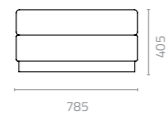

Mediterranean ottoman
W785 x D785 x H405mm
Packing: 0.289m³, 1pc/ctn

Eva chair
W555 x D560 x H785 x SH450mm
Packing: 0.600m³, 4pcs/ctn