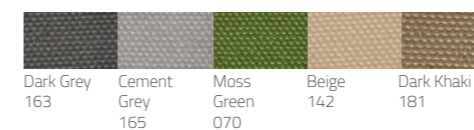

Sunproof Fabric Colours: