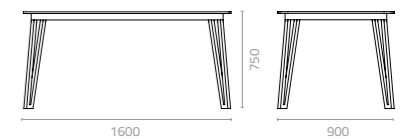

Metal Standard Colours:

Batyline Colours:

Wicker Colours:

RATIO

Design Enrique Martí

Ratio barstool

W576 x D480 x H920 x SH750mm
Packing: 0.487m³, 4pcs/ctn
Stackable

**Available in phenolic top & Artwood top.*

Sunproof Fabric Colours:

Phenolic Top Colours:

Artwood Colours:

Ratio bar table

Ø600 x H1060mm
Packing: 0.434m³, 1pc/stack

Ratio dining table

W1600 x D900 x H750mm
Packing: 0.166m³, 2ctns/set

Ratio sunlounger

W650 x D2000 x H360-855mm
Packing: 0.868m³, 4pcs/stack
Stackable

ADELA

Design Enrique Martí

Adela chair

W590 x D610 x H755 x SH450mm
Packing: 0.432m³, 4pcs/ctn
Stackable

Adela arm chair

W610 x D610 x H755 x SH450mm
Packing: 0.46m³, 4pcs/ctn
Stackable

Adela barstool

W605 x D550 x H945 x SH750mm
Packing: 0.409 m³, 2pcs/ctn
Stackable

The traditional ideal of an aluminium and wood chair is reworked in the Adela, with softly rounded edges and a little broader on all sides for extra comfort.