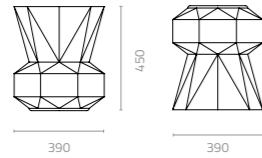

Cap stool-B
W390 x D390 x H450mm
Packing: 0.079m³, 1pc/ctn