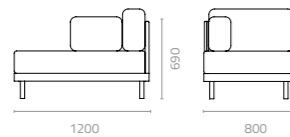

Natural

Metal Standard Colour:

Silver M-9

TCB lounge (right)
W900 x D1700 x H690 x SH400mm
Packing: 1.158m³, 1pc/stack

TCB sofa (left)
W1200 x D800 x H690 x SH400mm
Packing: 0.735m³, 1pc/stack

TCB sofa (right)
W1000 x D800 x H690 x SH400mm
Packing: 0.616m³, 1pc/stack

TCB (THE CHINA BED)

Design Enrique Martí

TCB centre
W1000 x D800 x H690 x SH400mm
Packing: 0.616m³, 1pc/stack

TCB corner
W800 x D800 x H690 x SH400mm
Packing: 0.496m³, 1pc/stack

TCB (The China Bed) Design by Enrique Martí