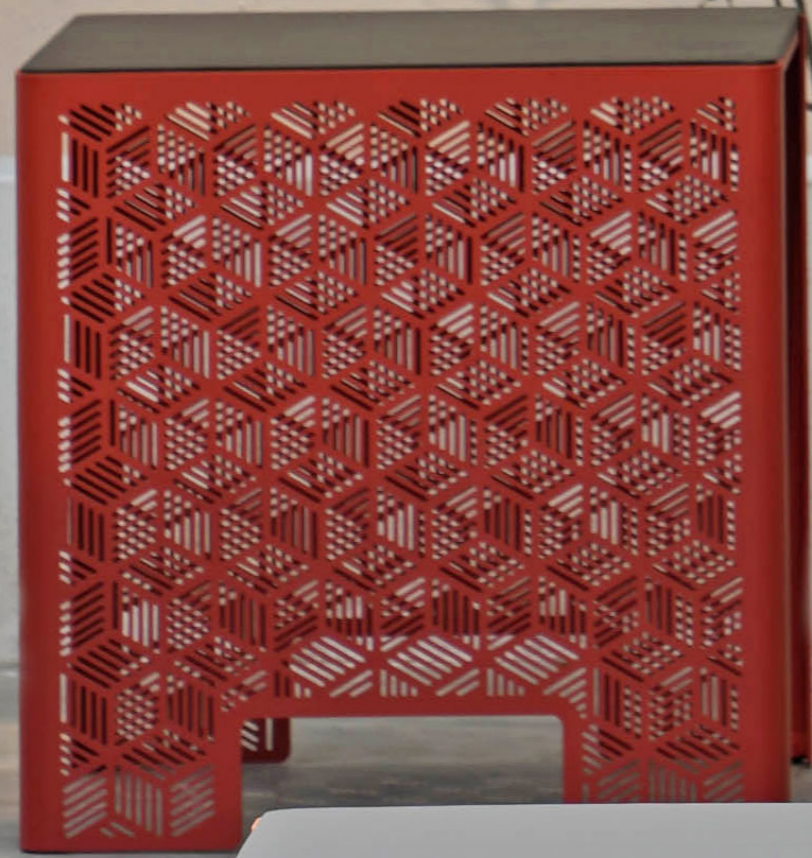

Metal Standard Colours:

Metal Fashion Colours:

Sunproof Fabric Colours:

Phenolic Top Colours:

Metal Standard Colours:

Phenolic Top Colours:

Vienna side table
Ø500 x H500mm
Packing: 0.166m³, 2ctn/set

Vienna cocktail table
W970 x D460 x H710mm
Packing: 0.395m³, 2ctn/set