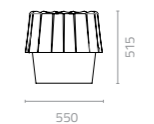

LLDPE Colours:

Fin vase
Ø550 x H465mm
Packing: 0.160m³, 1pc/ctn

Fin vase with seat
W1090 x D660 x H470mm
Packing: 0.350m³, 1pc/ctn

Fin vase tall
Ø500 x H940mm
Packing: 0.280m³, 1pc/ctn

Nest pot
Ø550 x H515mm
Packing: 0.170m³, 1pc/ctn

Fin Vase Patent: 201130137208.5

Fin Vase With Seat Patent: 201130137220.6

Fin Vase Tall Patent: 201130137231.4

Nest Pot Patent: 201130137177.3

Terraza Chair Patent: 20093034019.X

SPLENDOUR

Splendour square
W320 x D320 x H740
Packing: 0.080m³, 1pc/ctn