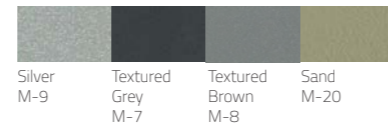

Metal Standard Colours:

Metal Fashion Colours:

Sunproof Fabric Colours:

Phenolic Top Colours:

Metal Standard Colours:

Phenolic Top Colours:

Vienna side table
Ø500 x H500mm
Packing: 0.166m³, 2ctn/set

Vienna cocktail table
W970 x D460 x H710mm
Packing: 0.395m³, 2ctn/set