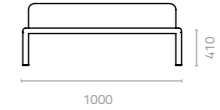

Sky 1-seater sofa
W1200 x D1100 x H750 x SH410mm
Packing: 1.260m³, 1pc/ctn

Sky centre unit
W1000 x D1100 x H750 x SH410mm
Packing: 1.050m³, 1pc/ctn

Sky corner unit
W1100 x D1100 x H750 x SH410mm
Packing: 1.150m³, 1pc/ctn

SKY

Sky pouf
W1000 x D1000 x H410mm
Packing: 0.440m³, 1pc/ctn

Sky arm chaise lounge
W1600 x D1100 x H750 x SH410mm
Packing: 1.670m³, 1pc/ctn

APPLE, MIKE & DREAM DOT

Apple chair

W520 x D670 x H840 x SH470mm
Packing: 0.280m³, 1pc/ctn