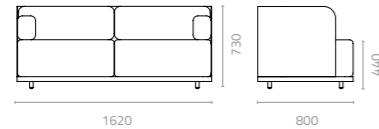

W650 x D2000 x H360-855mm
Packing: 0.868m³, 4pcs/stack
Stackable

ADELA

Design Enrique Martí

Adela chair

W590 x D610 x H755 x SH450mm
Packing: 0.432m³, 4pcs/ctn
Stackable

Adela arm chair

W610 x D610 x H755 x SH450mm
Packing: 0.46m³, 4pcs/ctn
Stackable

Adela barstool

W605 x D550 x H945 x SH750mm
Packing: 0.409 m³, 2pcs/ctn
Stackable

The traditional ideal of an aluminium and wood chair is reworked in the Adela, with softly rounded edges and a little broader on all sides for extra comfort.

Metal Standard Colours:

Artwood Colours:

Teak Wood Colour:

VIENNA

Design Silvia Marlia

Vienna 2-seater sofa
W1620 x D800 x H730 x SH440mm
Packing: 1.090m³, 1pc/ctn

The 1930s are back again in the reinterpreted Vienna Collection. The design and aesthetics of indoor furniture are brought outdoors, complete with aluminium castors for easy manoeuvrability in open-air spaces. In a contemporary twist, a shiny powder-coated aluminium mesh replaces the classic cane feature; all frames are made of aluminium; and the cushioned seats and backrests are in Sunproof outdoor fabric.

KUMI

Design Enrique Martí

Kumi side table
W500 x D500 x H400mm
Packing: 0.036m³, 2ctn/set

W600 x D600 x H400mm
Packing: 0.045m³, 2ctn/set

W600 x D600 x H600mm
Packing: 0.061m³, 2ctn/set

Vienna coffee table
W810 x D460 x H460mm
Packing: 0.241m³, 2ctn/set