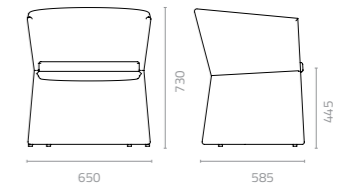

W1800 x D815 x H830 x SH440mm
Packing: 2.250m³, 2pcs/stack

Modular Set 1

Modular Set 2

Modular Set 3

Modular Set 4

Snake outer sofa
W1540 x D860 x H830 x SH440mm
Packing: 3.800m³, 2pcs/stack

Snake Love Seat Patent: 2015300859356.8
Snake Ottoman Patent: 201530059224.5

Snake curved end sofa (left/right)
W1300 x D1130 x H830 x SH440mm
Packing: 5.300m³, 2pcs/stac

Wicker Colours:

Sunproof Fabric Colours:

CHAMELEON

Design Enrique Martí

As its name suggests, blending into the surroundings comes naturally to the Chameleon Chair. Or if preferred, make this cushioned and aluminium-framed lounge chair stand out in outdoor spaces. Just choose between a high backrest or a low one, bare or covered legs, and Sunproof rope, round nylon wicker or Batyline. It can even be an upholstered chair. And have we mentioned the wide range of colours available?

Chameleon chair
W650 x D585 x H730 x SH445mm
Packing: 0.350m³, 1pc/ctn

Chameleon chair
W650 x D585 x H730 x SH445mm
Packing: 0.350m³, 1pc/ctn

Chameleon 4L chair
W650 x D585 x H730 x SH445mm
Packing: 0.350m³, 1pc/ctn