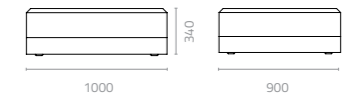

Zen corner sofa
W1000 x D1000 x H720 x SH340mm
Packing: 0.770m³, 1pc/ctn

Zen pouf
W1000 x D900 x H340mm
Packing: 0.360m³, 1pc/ctn

Zen sunbed
W1900 x D700 x H330-820mm
Packing: 0.470m³, 1pc/ctn

QUBE

Qube 1-seater sofa
W870 x D870 x H750 x SH395mm
Packing: 0.640m³, 1pc/ctn