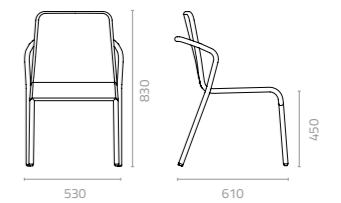

FLAP & RANGO

Wicker Colours:

White White Wash Black Espresso Safari Brown

Slate Grey Natural Coffee Butterscotch

Flap chair (full weaving)

W530 x D610 x H830 x SH450mm
Packing: 0.450m³, 4pcs/ctn
Stackable

Flap arm chair (full weaving)

W530 x D610 x H830 x SH450mm
Packing: 0.450m³, 4pcs/ctn
Stackable

Rango chair (full weaving)

W510 x D610 x H810 x SH455mm
Packing: 0.450m³, 4pcs/stack
Stackable

Rango arm chair (full weaving)

W550 x D610 x H810 x SH455mm
Packing: 0.450m³, 4pcs/stack
Stackable