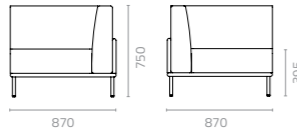

Zen corner sofa
W1000 x D1000 x H720 x SH340mm
Packing: 0.770m³, 1pc/ctn

Zen pouf
W1000 x D900 x H340mm
Packing: 0.360m³, 1pc/ctn

Zen sunbed
W1900 x D700 x H330-820mm
Packing: 0.470m³, 1pc/ctn

QUBE

Qube 1-seater sofa
W870 x D870 x H750 x SH395mm
Packing: 0.640m³, 1pc/ctn

Black White

Qube 2-seater sofa with arm unit
W1330 x D870 x H750 x SH395mm
Packing: 0.860m³, 1pc/ctn

Qube corner sofa
W870 x D870 x H750 x SH395mm
Packing: 0.540m³, 1pc/ctn

Qube 2-seater sofa with pouf unit
W1800 x D870 x H750 x SH395mm
Packing: 1.240m³, 1pc/ctn

QUBE

Qube coffee table
W800 x D800 x H400mm
Packing: 0.270m³, 1pc/ctn

W1200 x D700 x H400mm
Packing: 0.400m³, 1pc/ctn

ATTITUDE

Attitude 1-seater sofa
W1100 x D900 x H875 x SH500mm
Packing: 0.780m³, 1pc/ctn