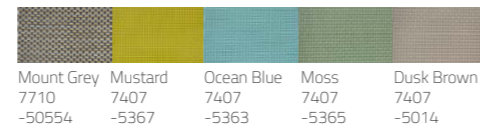

Metal Standard Colours:

Batyline Colours:

Wicker Colours:

RATIO

Design Enrique Martí

Ratio barstool

W576 x D480 x H920 x SH750mm
Packing: 0.487m³, 4pcs/ctn
Stackable

**Available in phenolic top & Artwood top.*