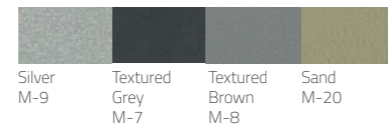

Metal Standard Colours:

Batyline Colours:

Wicker Colours:

RATIO

Design Enrique Martí

Ratio barstool

W576 x D480 x H920 x SH750mm
Packing: 0.487m³, 4pcs/ctn
Stackable

**Available in phenolic top & Artwood top.*