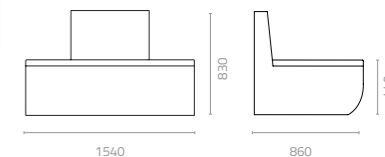

W1800 x D815 x H830 x SH440mm
Packing: 2.250m³, 2pcs/stack

Modular Set 1

Modular Set 2

Modular Set 3

Modular Set 4

Snake outer sofa
W1540 x D860 x H830 x SH440mm
Packing: 3.800m³, 2pcs/stack

Snake Love Seat Patent: 2015300859356.8
Snake Ottoman Patent: 201530059224.5