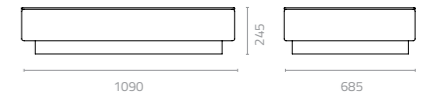

Artwood Colours:

Grey Natural Matt Black

Phenolic Top Colours:

Walnut 81162 Black 1909 Dark Grey 1275 Snow White 1459

Mediterranean side table
W1090 x D685 x H245mm
Packing: 0.095m³, 2ctn/set

Mediterranean coffee table
W785 x D785 x H245mm
Packing: 0.202m³, 2ctn/set