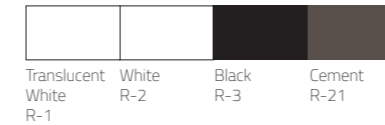

LLDPE Colours:

Fin vase
Ø550 x H465mm
Packing: 0.160m³, 1pc/ctn

Fin vase with seat
W1090 x D660 x H470mm
Packing: 0.350m³, 1pc/ctn

Fin vase tall
Ø500 x H940mm
Packing: 0.280m³, 1pc/ctn

Nest pot
Ø550 x H515mm
Packing: 0.170m³, 1pc/ctn