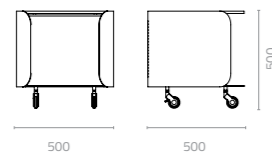

KUMI

Design Enrique Martí

Kumi side table
W500 x D500 x H400mm
Packing: 0.036m³, 2ctn/set

W600 x D600 x H400mm
Packing: 0.045m³, 2ctn/set

W600 x D600 x H600mm
Packing: 0.061m³, 2ctn/set

Vienna coffee table
W810 x D460 x H460mm
Packing: 0.241m³, 2ctn/set

Metal Standard Colours:

Metal Fashion Colours:

Sunproof Fabric Colours:

Phenolic Top Colours:

Metal Standard Colours:

Phenolic Top Colours:

Vienna side table
Ø500 x H500mm
Packing: 0.166m³, 2ctn/set

Vienna cocktail table
W970 x D460 x H710mm
Packing: 0.395m³, 2ctn/set