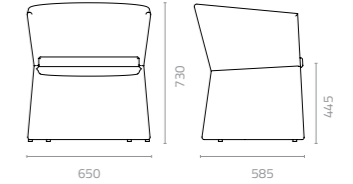

W1800 x D815 x H830 x SH440mm
Packing: 2.250m³, 2pcs/stack

Modular Set 1

Modular Set 2

Modular Set 3

Modular Set 4

Snake outer sofa
W1540 x D860 x H830 x SH440mm
Packing: 3.800m³, 2pcs/stack

Snake Love Seat Patent: 2015300859356.8
Snake Ottoman Patent: 201530059224.5

Snake curved end sofa (left/right)
W1300 x D1130 x H830 x SH440mm
Packing: 5.300m³, 2pcs/stac

Wicker Colours:

Sunproof Fabric Colours:

CHAMELEON

Design Enrique Martí

As its name suggests, blending into the surroundings comes naturally to the Chameleon Chair. Or if preferred, make this cushioned and aluminium-framed lounge chair stand out in outdoor spaces. Just choose between a high backrest or a low one, bare or covered legs, and Sunproof rope, round nylon wicker or Batyline. It can even be an upholstered chair. And have we mentioned the wide range of colours available?

Chameleon chair
W650 x D585 x H730 x SH445mm
Packing: 0.350m³, 1pc/ctn

Chameleon chair
W650 x D585 x H730 x SH445mm
Packing: 0.350m³, 1pc/ctn

Chameleon 4L chair
W650 x D585 x H730 x SH445mm
Packing: 0.350m³, 1pc/ctn