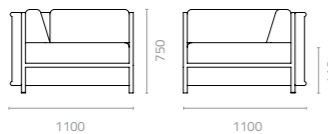

Sky corner unit
W1100 x D1100 x H750 x SH410mm
Packing: 1.150m³, 1pc/ctn