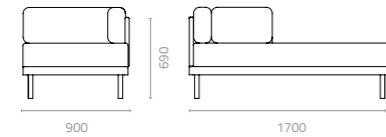

Natural

Metal Standard Colour:

Silver M-9

TCB lounge (right)
W900 x D1700 x H690 x SH400mm
Packing: 1.158m³, 1pc/stack

TCB sofa (left)
W1200 x D800 x H690 x SH400mm
Packing: 0.735m³, 1pc/stack

TCB sofa (right)
W1000 x D800 x H690 x SH400mm
Packing: 0.616m³, 1pc/stack

TCB (THE CHINA BED)

Design Enrique Martí

TCB centre
W1000 x D800 x H690 x SH400mm
Packing: 0.616m³, 1pc/stack

TCB corner
W800 x D800 x H690 x SH400mm
Packing: 0.496m³, 1pc/stack

TCB (The China Bed) Design by Enrique Martí