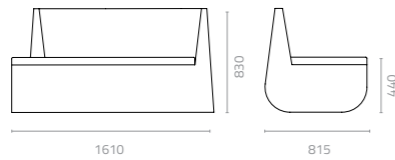

W1800 x D815 x H830 x SH440mm
Packing: 2.250m³, 2pcs/stack

Modular Set 1

Modular Set 2

Modular Set 3

Modular Set 4

Snake outer sofa
W1540 x D860 x H830 x SH440mm
Packing: 3.800m³, 2pcs/stack

Snake Love Seat Patent: 2015300859356.8
Snake Ottoman Patent: 201530059224.5

SNAKE MODULAR

Design Danny Fang

Snake inner corner sofa
W1390 x D860 x H830 x SH440mm
Packing: 3.400m³, 2pcs/stack

Snake straight end sofa (left/right)
W1610 x D815 x H830 x SH440mm
Packing: 1.920m³, 2pcs/stack