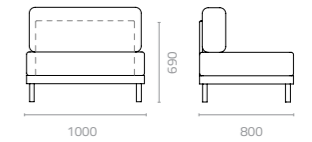

KUMI

Design Enrique Martí

Kumi side table
W500 x D500 x H400mm
Packing: 0.036m³, 2ctn/set

W600 x D600 x H400mm
Packing: 0.045m³, 2ctn/set

W600 x D600 x H600mm
Packing: 0.061m³, 2ctn/set

Vienna coffee table
W810 x D460 x H460mm
Packing: 0.241m³, 2ctn/set

Natural

Metal Standard Colour:

Silver M-9

TCB lounge (right)
W900 x D1700 x H690 x SH400mm
Packing: 1.158m³, 1pc/stack

TCB sofa (left)
W1200 x D800 x H690 x SH400mm
Packing: 0.735m³, 1pc/stack

TCB sofa (right)
W1000 x D800 x H690 x SH400mm
Packing: 0.616m³, 1pc/stack

TCB (THE CHINA BED)

Design Enrique Martí

TCB centre
W1000 x D800 x H690 x SH400mm
Packing: 0.616m³, 1pc/stack

TCB corner
W800 x D800 x H690 x SH400mm
Packing: 0.496m³, 1pc/stack

TCB (The China Bed) Design by Enrique Martí