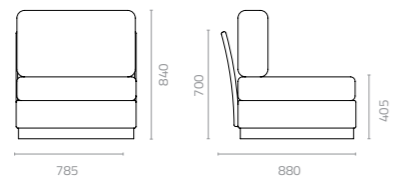

Mediterranean centre sofa
W785 x D880 x H840 x SH405mm
Packing: 0.541m³, 1pc/ctn