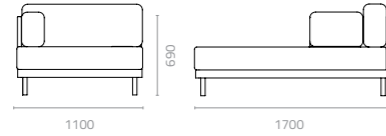

KUMI

Design Enrique Martí

Kumi side table
W500 x D500 x H400mm
Packing: 0.036m³, 2ctn/set

W600 x D600 x H400mm
Packing: 0.045m³, 2ctn/set

W600 x D600 x H600mm
Packing: 0.061m³, 2ctn/set

Vienna coffee table
W810 x D460 x H460mm
Packing: 0.241m³, 2ctn/set

Metal Standard Colours:

Metal Fashion Colours:

Sunproof Fabric Colours:

Phenolic Top Colours:

Metal Standard Colours:

Phenolic Top Colours:

Vienna side table
Ø500 x H500mm
Packing: 0.166m³, 2ctn/set

Vienna cocktail table
W970 x D460 x H710mm
Packing: 0.395m³, 2ctn/set

WOVEN

TCB (THE CHINA BED)

Design Enrique Martí

TCB lounge (left)
W1100 x D1700 x H690 x SH400mm
Packing: 1.408m³, 1pc/stack

Talk about being luxuriously lazy in your back garden! Everything about The China Bed (TCB) recalls the indulgent ease of opium smokers on their beds in China's past. A sunshade keeps the sun from the eyes while one snoozes or reads and even getting up for a drink poses no problems. That's because TCB has a slightly sunken tray for holding a cup or glass. Corner units can be combined to form a two-seater.