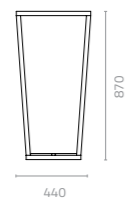

Metal Frame Colour:

Stainless Steel

Olivia chair

W420 x D600 x H940 x SH440mm

Packing: 0.400m³, 4pcs/stack

Olivia arm chair

W510 x D600 x H940 x SH440mm

Packing: 0.320m³, 1pc/stack

KUTA

Kuta basket X-large
W540 x D540 x H1140mm
Packing: 0.35m³, 1pc/stack

Kuta basket large
W440 x D440 x H870mm
Packing: 0.180m³, 1pc/stack

Kuta basket medium
W620 x D620 x H520mm
Packing: 0.210m³, 1pc/stack