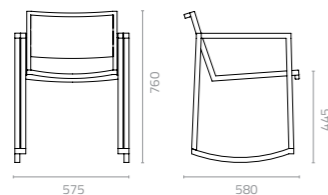

Ø400 x H400mm
Packing: 0.070m³, 1pc/ctn

Ø600 x H600mm
Packing: 0.229m³, 1pc/ctn

ALUMINIUM

Metal

MALENA

Design Enrique Martí

Malena chair

W600 x D510 x H750 x SH440mm

Metal Standard Colours:

Metal Fashion Colours:

RATIO

Design Enrique Martí

Ratio chair

W576 x D595 x H730 x SH445mm
Packing: 0.467m³, 4pcs/ctn
Stackable

Specifically designed for the outdoors, the Ratio Collection is a complete family and contains a Chair, Arm Chair, Dining Table, Barstool, Bar Table, Sunlounger, and even a Rocking Chair. Discreet and classically elegant, Ratio offers what its name implies: the natural attractive charm of balanced design and proportions. It's at home in any environment. Place it anywhere and it will fit right in.

**Available in Batyline, wicker, Artwood, teak wood & upholstery.*

Ratio arm chair

W576 x D625 x H800 x SH445mm
Packing: 0.530m³, 4pcs/ctn
Stackable

Ratio rocking chair

W575 x D580 x H760 x SH445mm
Packing: 0.482m³, 4pcs/ctn
Stackable

Metal Standard Colours:

Batyline Colours:

Wicker Colours:

RATIO

Design Enrique Martí

Ratio barstool

W576 x D480 x H920 x SH750mm
Packing: 0.487m³, 4pcs/ctn
Stackable

**Available in phenolic top & Artwood top.*