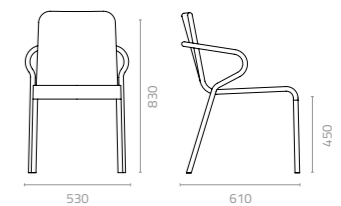

FLAP & RANGO

Wicker Colours:

White White Wash Black Espresso Safari Brown

Slate Grey Natural Coffee Butterscotch

Flap chair (full weaving)

W530 x D610 x H830 x SH450mm
Packing: 0.450m³, 4pcs/ctn
Stackable

Flap arm chair (full weaving)

W530 x D610 x H830 x SH450mm
Packing: 0.450m³, 4pcs/ctn
Stackable

Rango chair (full weaving)

W510 x D610 x H810 x SH455mm
Packing: 0.450m³, 4pcs/stack
Stackable

Rango arm chair (full weaving)

W550 x D610 x H810 x SH455mm
Packing: 0.450m³, 4pcs/stack
Stackable