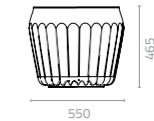

Rumble stool
W450 x D370 x H450mm
Packing: 0.080m³, 1pc/ctn

LLDPE Colours:

Rumble bench
W1230 x D370 x H450mm
Packing: 0.200m³, 1pc/ctn

Rumble Stool Patent: 201430195302.X

PINCH & OBIE

Design Cilicon Faytory

Design KIAN

Cap stool-B
W390 x D390 x H450mm
Packing: 0.079m³, 1pc/ctn

Terraza chair
W690 x D690 x H850 x SH450mm
Packing: 0.450m³, 1pc/ctn

The Cap is a fun outdoor furniture item that serves two purposes. Sit on it as a stool, but turn it upside down and watch it transform into a flower pot. Inspired by a bottle cap, it is made of recyclable LLDPE to make it a light and easily movable furniture, and it comes in a range of colour options that make it ideal for events.

LLDPE Colours:

Fin vase
Ø550 x H465mm
Packing: 0.160m³, 1pc/ctn

Fin vase with seat
W1090 x D660 x H470mm
Packing: 0.350m³, 1pc/ctn

Fin vase tall
Ø500 x H940mm
Packing: 0.280m³, 1pc/ctn

Nest pot
Ø550 x H515mm
Packing: 0.170m³, 1pc/ctn