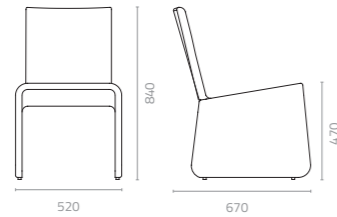

Sky 1-seater sofa
W1200 x D1100 x H750 x SH410mm
Packing: 1.260m³, 1pc/ctn

Sky centre unit
W1000 x D1100 x H750 x SH410mm
Packing: 1.050m³, 1pc/ctn

Sky corner unit
W1100 x D1100 x H750 x SH410mm
Packing: 1.150m³, 1pc/ctn

SKY

Sky pouf
W1000 x D1000 x H410mm
Packing: 0.440m³, 1pc/ctn

Sky arm chaise lounge
W1600 x D1100 x H750 x SH410mm
Packing: 1.670m³, 1pc/ctn

APPLE, MIKE & DREAM DOT

Apple chair

W520 x D670 x H840 x SH470mm
Packing: 0.280m³, 1pc/ctn

Mike chair

W550 x D550 x H810 x SH460mm
Packing: 0.270m³, 1pc/ctn

Dream dot day bed

W2400 x D2400 x H2383 x SH470mm
Packing: 2.700m³, 1pcs/stack

Wicker Colours:

White White Wash Black Espresso Safari Brown