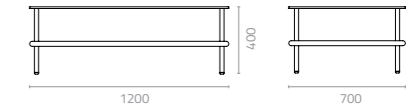

QUBE

Metal Standard Colours:

Textured Black M-2
Silver M-9

Belt Colour:

Grey

Sunproof Fabric Colours:

Dark Grey 163
Cement Grey 165
Moss Green 070
Beige 142
Dark Khaki 181

Emerald 223
Velvet 110
Ocean Blue 042

Glass Top Colours:

Black White

QUBE

W1200 x D700 x H400mm
Packing: 0.400m³, 1pc/ctn