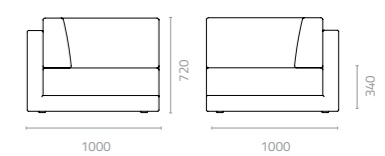

Zen corner sofa
W1000 x D1000 x H720 x SH340mm
Packing: 0.770m³, 1pc/ctn

Zen pouf
W1000 x D900 x H340mm
Packing: 0.360m³, 1pc/ctn

Zen sunbed
W1900 x D700 x H330-820mm
Packing: 0.470m³, 1pc/ctn

QUBE

Qube 1-seater sofa
W870 x D870 x H750 x SH395mm
Packing: 0.640m³, 1pc/ctn