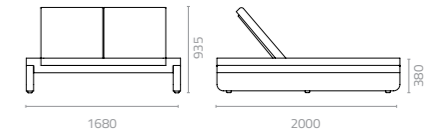

Attitude double sunbed
W1680 x D2000 x H935 x SH380mm
Packing: 1.170m³, 1pc/ctn