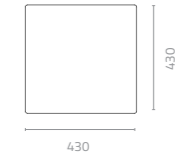

LLDPE Colours:

Translucent White R-1 White R-2 Black R-3 Cement R-21

Sand R-20 Lime Green R-14 Denim Blue R-23

Splendour round
Ø380 x H400mm
Packing: 0.060m³, 1pc/ctn

Ø450 x H880mm
Packing: 0.162m³, 1pc/ctn

CUBIC & GLOBE

Cubic
W430 x D430 x H430mm
Packing: 0.087m³, 1pc/ctn

LLDPE Colours:

Translucent White R-1 White R-2 Black R-3 Cement R-21

Sand R-20 Lime Green R-14 Denim Blue R-23

Globe
Ø200 x H200mm
Packing: 0.010m³, 1pc/ctn