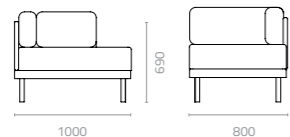

Natural

Metal Standard Colour:

Silver M-9

TCB lounge (right)
W900 x D1700 x H690 x SH400mm
Packing: 1.158m³, 1pc/stack

TCB sofa (left)
W1200 x D800 x H690 x SH400mm
Packing: 0.735m³, 1pc/stack

TCB sofa (right)
W1000 x D800 x H690 x SH400mm
Packing: 0.616m³, 1pc/stack

TCB (THE CHINA BED)

Design Enrique Martí

TCB centre
W1000 x D800 x H690 x SH400mm
Packing: 0.616m³, 1pc/stack

TCB corner
W800 x D800 x H690 x SH400mm
Packing: 0.496m³, 1pc/stack

TCB (The China Bed) Design by Enrique Martí