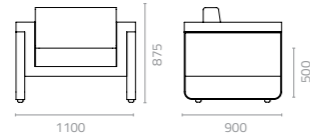

QUBE

Qube coffee table
W800 x D800 x H400mm
Packing: 0.270m³, 1pc/ctn

W1200 x D700 x H400mm
Packing: 0.400m³, 1pc/ctn

ATTITUDE

Attitude 1-seater sofa
W1100 x D900 x H875 x SH500mm
Packing: 0.780m³, 1pc/ctn