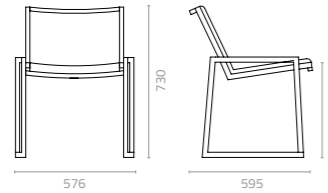

Ø400 x H400mm
Packing: 0.070m³, 1pc/ctn

Ø600 x H600mm
Packing: 0.229m³, 1pc/ctn

ALUMINIUM

Metal

MALENA

Design Enrique Martí

Malena chair

W600 x D510 x H750 x SH440mm

Metal Standard Colours:

Metal Fashion Colours:

RATIO

Design Enrique Martí

Ratio chair

W576 x D595 x H730 x SH445mm
Packing: 0.467m³, 4pcs/ctn
Stackable

Specifically designed for the outdoors, the Ratio Collection is a complete family and contains a Chair, Arm Chair, Dining Table, Barstool, Bar Table, Sunlounger, and even a Rocking Chair. Discreet and classically elegant, Ratio offers what its name implies: the natural attractive charm of balanced design and proportions. It's at home in any environment. Place it anywhere and it will fit right in.

**Available in Batyline, wicker, Artwood, teak wood & upholstery.*

Ratio arm chair

W576 x D625 x H800 x SH445mm
Packing: 0.530m³, 4pcs/ctn
Stackable

Ratio rocking chair

W575 x D580 x H760 x SH445mm
Packing: 0.482m³, 4pcs/ctn
Stackable

Metal Standard Colours:

Batyline Colours:

Wicker Colours:

RATIO

Design Enrique Martí

Ratio barstool

W576 x D480 x H920 x SH750mm
Packing: 0.487m³, 4pcs/ctn
Stackable

**Available in phenolic top & Artwood top.*