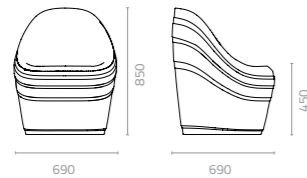

Terraza chair
W690 x D690 x H850 x SH450mm
Packing: 0.450m³, 1pc/ctn

The Cap is a fun outdoor furniture item that serves two purposes. Sit on it as a stool, but turn it upside down and watch it transform into a flower pot. Inspired by a bottle cap, it is made of recyclable LLDPE to make it a light and easily movable furniture, and it comes in a range of colour options that make it ideal for events.