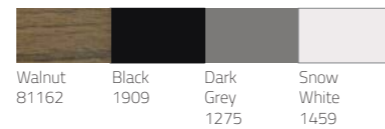

Wicker Colours:

White White Wash Black Espresso Safari Brown

Slate Grey Natural Coffee Butterscotch

Sunproof Fabric Colours:

Dark Grey 163 Cement Grey 165 Moss Green 070 Beige 142 Dark Khaki 181

Emerald 223 Velvet 110 Ocean Blue 042

Artwood Colours:

Grey Natural Matt Black

Phenolic Top Colours:

Walnut 81162 Black 1909 Dark Grey 1275 Snow White 1459

Mediterranean side table
W1090 x D685 x H245mm
Packing: 0.095m³, 2ctn/set

Mediterranean coffee table
W785 x D785 x H245mm
Packing: 0.202m³, 2ctn/set

Metal Standard Colours:

Sunproof Fabric Colours:

Wicker Colours:

Phenolic Top Colours:

Eva sofa
W1390 x D770 x H790 x SH410mm
Packing: 1.260m³, 2pcs/ctn

Eva lounge
W710 x D770 x H790 x SH410mm
Packing: 0.670m³, 2pcs/ctn