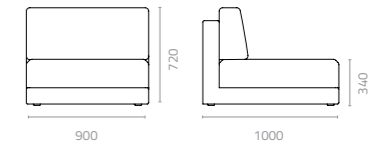

Zen corner sofa
W1000 x D1000 x H720 x SH340mm
Packing: 0.770m³, 1pc/ctn

Zen pouf
W1000 x D900 x H340mm
Packing: 0.360m³, 1pc/ctn

Zen sunbed
W1900 x D700 x H330-820mm
Packing: 0.470m³, 1pc/ctn

QUBE

Qube 1-seater sofa
W870 x D870 x H750 x SH395mm
Packing: 0.640m³, 1pc/ctn