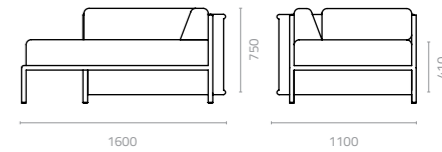

Sky 1-seater sofa
W1200 x D1100 x H750 x SH410mm
Packing: 1.260m³, 1pc/ctn

Sky centre unit
W1000 x D1100 x H750 x SH410mm
Packing: 1.050m³, 1pc/ctn

Sky corner unit
W1100 x D1100 x H750 x SH410mm
Packing: 1.150m³, 1pc/ctn

SKY

Sky pouf
W1000 x D1000 x H410mm
Packing: 0.440m³, 1pc/ctn

Sky arm chaise lounge
W1600 x D1100 x H750 x SH410mm
Packing: 1.670m³, 1pc/ctn

APPLE, MIKE & DREAM DOT

Apple chair

W520 x D670 x H840 x SH470mm
Packing: 0.280m³, 1pc/ctn