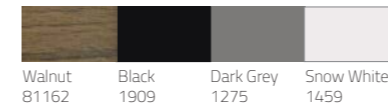

Metal Standard Colours:

Metal Fashion Colours:

Sunproof Fabric Colours:

Phenolic Top Colours:

Metal Standard Colours:

Phenolic Top Colours:

Vienna side table
Ø500 x H500mm
Packing: 0.166m³, 2ctn/set

Vienna cocktail table
W970 x D460 x H710mm
Packing: 0.395m³, 2ctn/set

Nylon Wicker Colours:

Cyan Blue Sand Black

White Yellow

Sunproof Fabric Colours:

Dark Grey 163 Cement Grey 165 Moss Green 070 Beige 142 Dark Khaki 181

Emerald 223 Velvet 110 Ocean Blue 042

Teak Wood Colour: