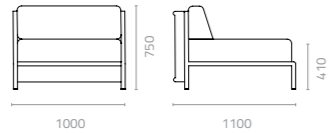

Sky centre unit
W1000 x D1100 x H750 x SH410mm
Packing: 1.050m³, 1pc/ctn