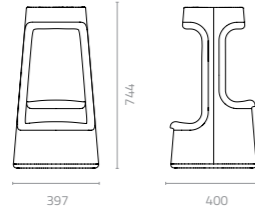

POLYETHYLENE

LIPIA & RUMBLE

Design Cilicon Faytory

Design Attribute Design

Lipia highstool
W397 x D400 x H744mm
Packing: 0.200m³, 1pc/ctn

Even more than its refined aesthetics, the functional design of the Lipia Highstool makes it an outstanding choice for university canteens, hospitality bars, transportation centres and outdoor public spaces. The two-level footrests allow people of all heights to sit comfortably.

Rumble stool
W450 x D370 x H450mm
Packing: 0.080m³, 1pc/ctn

LLDPE Colours:

Rumble bench
W1230 x D370 x H450mm
Packing: 0.200m³, 1pc/ctn

Rumble Stool Patent: 201430195302.X

PINCH & OBIE

Design Cilicon Faytory