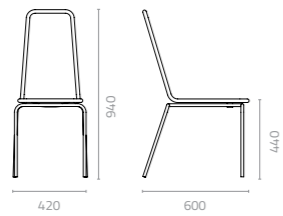

BASKET & OLIVIA

Design Enrique Martí

Basket chair

W535 x D590 x H780 x SH450mm

Packing: 0.290m³, 1pc/ctn

Since time immemorial, handmade hemp baskets have met human needs in countless ways: from storing food to cradling babies to trapping fish. Their rounded shapes are the inspiration for the very adaptable Basket Chair of contemporary design. Made of stainless steel and plastic wicker, this comfortable non-stackable outdoor chair stands out for its comfort, attractiveness and easy fit into almost any kind of environment.

Metal Frame Colour:

Stainless Steel

Olivia chair

W420 x D600 x H940 x SH440mm

Packing: 0.400m³, 4pcs/stack

Olivia arm chair

W510 x D600 x H940 x SH440mm

Packing: 0.320m³, 1pc/stack

KUTA

Kuta basket X-large
W540 x D540 x H1140mm
Packing: 0.35m³, 1pc/stack

Kuta basket large
W440 x D440 x H870mm
Packing: 0.180m³, 1pc/stack

Kuta basket medium
W620 x D620 x H520mm
Packing: 0.210m³, 1pc/stack

Kuta basket small
W540 x D540 x H450mm
Packing: 0.140m³, 1pc/stack

The Kuta Basket clearly adds a touch of class to any potted plant. Made of flat wicker on an aluminium frame, the basket is weather-resistant and can be placed either indoors or outdoors. It is available in four sizes of various heights and widths as well as in a range of colours.