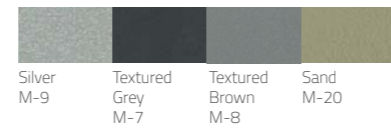

Metal Standard Colours: