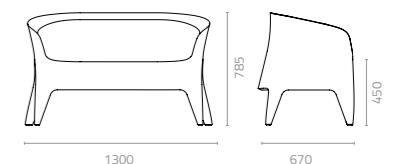

Obie love seat
W1300 x D670 x H785 x SH450mm
Packing: 0.770m³, 1pc/ctn

Pinch 1-Seater Chair Patent: 201130137257.9

Obie Arm Chair Patent: 201030107987-X

Obie Love Seat Patent: 2010301079564