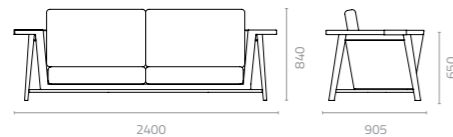

Wicker Colours:

Sunproof Fabric Colours:

Teak Wood Colour:

Neo 2-seater sofa
W1940 x D905 x H840 x SH390mm
Packing: 1.253m³, 1pc/stack

Neo 3-seater sofa
W2400 x D905 x H840 x SH390mm
Packing: 1.545m³, 1pc/stack