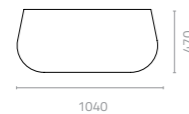

Wicker Colours:

Sunproof Fabric Colours:

Snake ottoman
W2050 x D1000 x H440mm
Packing: 4.700m³, 5pcs/stack

Snake cocktail table
Ø1040 x H470mm
Packing: 2.120m³, 4pcs/stack

SNAKE MODULAR

Design Danny Fang

The versatility of the Snake Series is evident in the many ways the individual units can be combined to create interesting seating arrangements. The units can easily be shifted and new configurations created if a change of scene is desired. Irresistible.