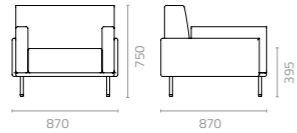

Zen corner sofa
W1000 x D1000 x H720 x SH340mm
Packing: 0.770m³, 1pc/ctn

Zen pouf
W1000 x D900 x H340mm
Packing: 0.360m³, 1pc/ctn

Zen sunbed
W1900 x D700 x H330-820mm
Packing: 0.470m³, 1pc/ctn

QUBE

Qube 1-seater sofa
W870 x D870 x H750 x SH395mm
Packing: 0.640m³, 1pc/ctn