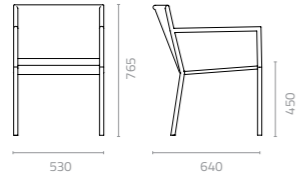

Attitude 2-seater sofa
W1860 x D900 x H875 x SH500mm
Packing: 1.320m³, 1pc/ctn

Attitude pouf
W1100 x D900 x H400mm
Packing: 0.430m³, 1pc/ctn

Attitude coffee table
W1100 x D900 x H390mm
Packing: 0.390m³, 1pc/ctn

Attitude double sunbed
W1680 x D2000 x H935 x SH380mm
Packing: 1.170m³, 1pc/ctn

ATTITUDE

SKY

Sky arm chair
W530 x D640 x H765 x SH450mm
Packing: 0.290m³, 1pc/ctn

Metal Standard Colour:

Silver
M-9

Wicker Colours: