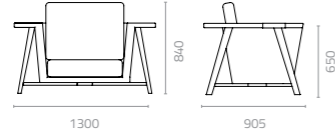

Natural

Metal Standard Colour:

Silver M-9

TCB lounge (right)
W900 x D1700 x H690 x SH400mm
Packing: 1.158m³, 1pc/stack

TCB sofa (left)
W1200 x D800 x H690 x SH400mm
Packing: 0.735m³, 1pc/stack

TCB sofa (right)
W1000 x D800 x H690 x SH400mm
Packing: 0.616m³, 1pc/stack

TCB (THE CHINA BED)

Design Enrique Martí

TCB centre
W1000 x D800 x H690 x SH400mm
Packing: 0.616m³, 1pc/stack

TCB corner
W800 x D800 x H690 x SH400mm
Packing: 0.496m³, 1pc/stack

TCB (The China Bed) Design by Enrique Martí

NEO

Design Enrique Martí

Neo 1-seater sofa
W1300 x D905 x H840 x SH390mm
Packing: 0.846m³, 1pc/stack

Fancy feeling cosily suspended in midair when sitting or lying down? Like big cradles, the 1-seater, 2-seater and 3-seater in the Neo Collection all seem to dangle weightlessly in the air, supported at both ends by legs of sturdy teak wood or powder-coated steel. Wide armrests easily balance a drink or a book. The Collection is constructed of flat wicker on aluminium frames with foam cushions in Sunproof outdoor fabric.