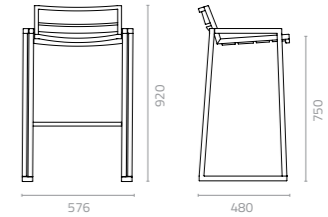

Metal Standard Colours:

Metal Fashion Colours:

RATIO

Design Enrique Martí

Ratio chair

W576 x D595 x H730 x SH445mm
Packing: 0.467m³, 4pcs/ctn
Stackable

Specifically designed for the outdoors, the Ratio Collection is a complete family and contains a Chair, Arm Chair, Dining Table, Barstool, Bar Table, Sunlounger, and even a Rocking Chair. Discreet and classically elegant, Ratio offers what its name implies: the natural attractive charm of balanced design and proportions. It's at home in any environment. Place it anywhere and it will fit right in.

**Available in Batyline, wicker, Artwood, teak wood & upholstery.*

Ratio arm chair

W576 x D625 x H800 x SH445mm
Packing: 0.530m³, 4pcs/ctn
Stackable

Ratio rocking chair

W575 x D580 x H760 x SH445mm
Packing: 0.482m³, 4pcs/ctn
Stackable

Metal Standard Colours:

Batyline Colours:

Wicker Colours:

RATIO

Design Enrique Martí

Ratio barstool

W576 x D480 x H920 x SH750mm
Packing: 0.487m³, 4pcs/ctn
Stackable

**Available in phenolic top & Artwood top.*

W650 x D2000 x H360-855mm
Packing: 0.868m³, 4pcs/stack
Stackable

ADELA

Design Enrique Martí

Adela chair

W590 x D610 x H755 x SH450mm
Packing: 0.432m³, 4pcs/ctn
Stackable

Adela arm chair

W610 x D610 x H755 x SH450mm
Packing: 0.46m³, 4pcs/ctn
Stackable