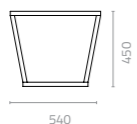

Metal Frame Colour:

Stainless Steel

Olivia chair

W420 x D600 x H940 x SH440mm

Packing: 0.400m³, 4pcs/stack

Olivia arm chair

W510 x D600 x H940 x SH440mm

Packing: 0.320m³, 1pc/stack

KUTA

Kuta basket X-large
W540 x D540 x H1140mm
Packing: 0.35m³, 1pc/stack

Kuta basket large
W440 x D440 x H870mm
Packing: 0.180m³, 1pc/stack

Kuta basket medium
W620 x D620 x H520mm
Packing: 0.210m³, 1pc/stack

Kuta basket small
W540 x D540 x H450mm
Packing: 0.140m³, 1pc/stack

The Kuta Basket clearly adds a touch of class to any potted plant. Made of flat wicker on an aluminium frame, the basket is weather-resistant and can be placed either indoors or outdoors. It is available in four sizes of various heights and widths as well as in a range of colours.