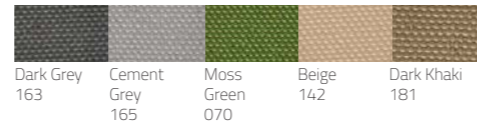

Nylon Wicker Colours:

Cyan Blue Sand Black

White Yellow

Sunproof Fabric Colours:

Dark Grey 163 Cement Grey 165 Moss Green 070 Beige 142 Dark Khaki 181

Emerald 223 Velvet 110 Ocean Blue 042

Teak Wood Colour:

Wicker Colours:

Sunproof Fabric Colours:

Teak Wood Colour:

Neo 2-seater sofa
W1940 x D905 x H840 x SH390mm
Packing: 1.253m³, 1pc/stack

Neo 3-seater sofa
W2400 x D905 x H840 x SH390mm
Packing: 1.545m³, 1pc/stack