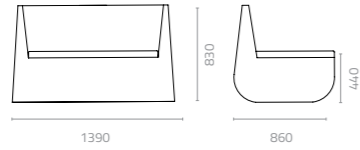

Snake inner corner sofa
W1390 x D860 x H830 x SH440mm
Packing: 3.400m³, 2pcs/stack