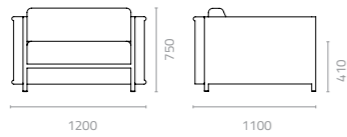

Sky 1-seater sofa
W1200 x D1100 x H750 x SH410mm
Packing: 1.260m³, 1pc/ctn