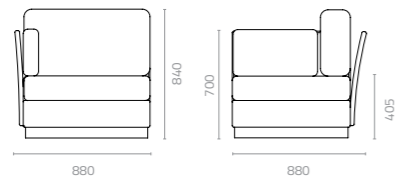

Mediterranean corner sofa
W880 x D880 x H840 x SH405mm
Packing: 0.605m³, 1pc/ctn