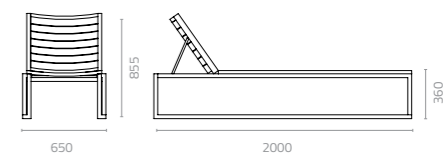

Metal Standard Colours:

Batyline Colours:

Wicker Colours:

RATIO

Design Enrique Martí

Ratio barstool

W576 x D480 x H920 x SH750mm
Packing: 0.487m³, 4pcs/ctn
Stackable

**Available in phenolic top & Artwood top.*

Sunproof Fabric Colours:

Phenolic Top Colours:

Artwood Colours:

Ratio bar table

Ø600 x H1060mm
Packing: 0.434m³, 1pc/stack

Ratio dining table

W1600 x D900 x H750mm
Packing: 0.166m³, 2ctns/set

Ratio sunlounger

W650 x D2000 x H360-855mm
Packing: 0.868m³, 4pcs/stack
Stackable

ADELA

Design Enrique Martí

Adela chair

W590 x D610 x H755 x SH450mm
Packing: 0.432m³, 4pcs/ctn
Stackable

Adela arm chair

W610 x D610 x H755 x SH450mm
Packing: 0.46m³, 4pcs/ctn
Stackable