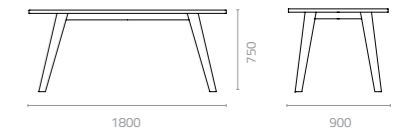

Eva dining table
W1800 x D900 x H750mm
Packing: 1.030m³, 1set/2ctn

Eva coffee table
W1000 x D600 x H420mm (Top)
Packing: 0.340m³, 1set/2ctn

W815 x D480 x H410mm (Base)
Packing: 0.340m³, 1set/2ctn

SNAKE

Design Danny Fang