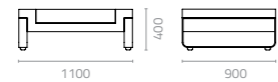

Attitude 2-seater sofa
W1860 x D900 x H875 x SH500mm
Packing: 1.320m³, 1pc/ctn

Attitude pouf
W1100 x D900 x H400mm
Packing: 0.430m³, 1pc/ctn

Attitude coffee table
W1100 x D900 x H390mm
Packing: 0.390m³, 1pc/ctn