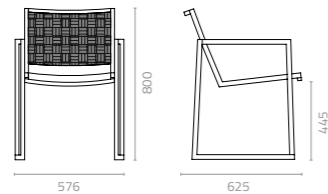

Ø400 x H400mm
Packing: 0.070m³, 1pc/ctn

Ø600 x H600mm
Packing: 0.229m³, 1pc/ctn

ALUMINIUM

Metal

MALENA

Design Enrique Martí

Malena chair

W600 x D510 x H750 x SH440mm

Metal Standard Colours:

Metal Fashion Colours:

RATIO

Design Enrique Martí

Ratio chair

W576 x D595 x H730 x SH445mm
Packing: 0.467m³, 4pcs/ctn
Stackable

Specifically designed for the outdoors, the Ratio Collection is a complete family and contains a Chair, Arm Chair, Dining Table, Barstool, Bar Table, Sunlounger, and even a Rocking Chair. Discreet and classically elegant, Ratio offers what its name implies: the natural attractive charm of balanced design and proportions. It's at home in any environment. Place it anywhere and it will fit right in.

**Available in Batyline, wicker, Artwood, teak wood & upholstery.*

Ratio arm chair

W576 x D625 x H800 x SH445mm
Packing: 0.530m³, 4pcs/ctn
Stackable

Ratio rocking chair

W575 x D580 x H760 x SH445mm
Packing: 0.482m³, 4pcs/ctn
Stackable

Metal Standard Colours:

Batyline Colours:

Wicker Colours:

RATIO

Design Enrique Martí

Ratio barstool

W576 x D480 x H920 x SH750mm
Packing: 0.487m³, 4pcs/ctn
Stackable

**Available in phenolic top & Artwood top.*