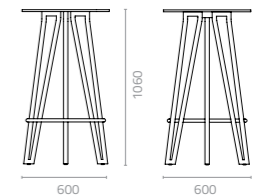

Metal Standard Colours:

Batyline Colours:

Wicker Colours:

RATIO

Design Enrique Martí

Ratio barstool

W576 x D480 x H920 x SH750mm
Packing: 0.487m³, 4pcs/ctn
Stackable

**Available in phenolic top & Artwood top.*

Sunproof Fabric Colours:

Phenolic Top Colours:

Artwood Colours:

Ratio bar table

Ø600 x H1060mm
Packing: 0.434m³, 1pc/stack

Ratio dining table

W1600 x D900 x H750mm
Packing: 0.166m³, 2ctns/set

Ratio sunlounger

W650 x D2000 x H360-855mm
Packing: 0.868m³, 4pcs/stack
Stackable

ADELA

Design Enrique Martí

Adela chair

W590 x D610 x H755 x SH450mm
Packing: 0.432m³, 4pcs/ctn
Stackable

Adela arm chair

W610 x D610 x H755 x SH450mm
Packing: 0.46m³, 4pcs/ctn
Stackable

Adela barstool

W605 x D550 x H945 x SH750mm
Packing: 0.409 m³, 2pcs/ctn
Stackable

The traditional ideal of an aluminium and wood chair is reworked in the Adela, with softly rounded edges and a little broader on all sides for extra comfort.