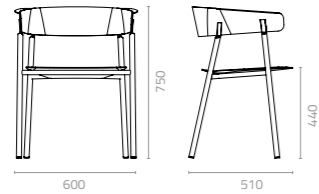

Malena chair

W600 x D510 x H750 x SH440mm

Packing: 0.35m³, 2pcs/ctn