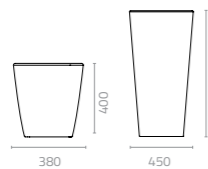

LLDPE Colours:

Fin vase
Ø550 x H465mm
Packing: 0.160m³, 1pc/ctn

Fin vase with seat
W1090 x D660 x H470mm
Packing: 0.350m³, 1pc/ctn

Fin vase tall
Ø500 x H940mm
Packing: 0.280m³, 1pc/ctn

Nest pot
Ø550 x H515mm
Packing: 0.170m³, 1pc/ctn

LLDPE Colours:

Translucent White R-1 White R-2 Black R-3 Cement R-21

Sand R-20 Lime Green R-14 Denim Blue R-23

Splendour round
Ø380 x H400mm
Packing: 0.060m³, 1pc/ctn

Ø450 x H880mm
Packing: 0.162m³, 1pc/ctn

CUBIC & GLOBE

Cubic
W430 x D430 x H430mm
Packing: 0.087m³, 1pc/ctn

LLDPE Colours:

Translucent White R-1 White R-2 Black R-3 Cement R-21

Sand R-20 Lime Green R-14 Denim Blue R-23

Globe
Ø200 x H200mm
Packing: 0.010m³, 1pc/ctn

Ø400 x H400mm
Packing: 0.070m³, 1pc/ctn

Ø600 x H600mm
Packing: 0.229m³, 1pc/ctn

ALUMINIUM

Metal

MALENA

Design Enrique Martí

Malena chair

W600 x D510 x H750 x SH440mm