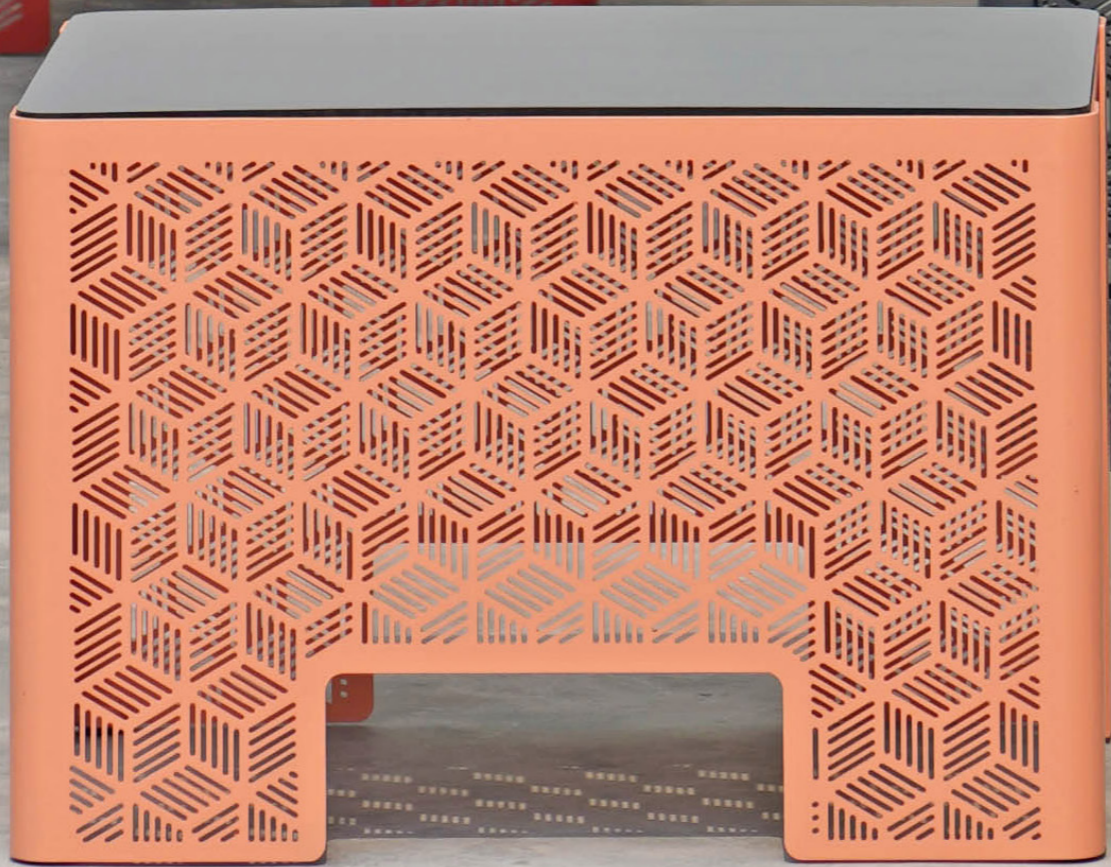

Metal Standard Colours:

Metal Fashion Colours:

Sunproof Fabric Colours:

Phenolic Top Colours:

Metal Standard Colours:

Phenolic Top Colours:

Vienna side table
Ø500 x H500mm
Packing: 0.166m³, 2ctn/set

Vienna cocktail table
W970 x D460 x H710mm
Packing: 0.395m³, 2ctn/set