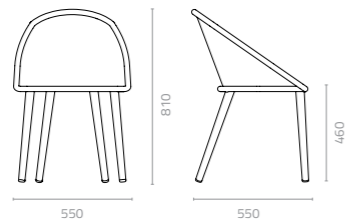

SKY

Sky pouf
W1000 x D1000 x H410mm
Packing: 0.440m³, 1pc/ctn

Sky arm chaise lounge
W1600 x D1100 x H750 x SH410mm
Packing: 1.670m³, 1pc/ctn

APPLE, MIKE & DREAM DOT

Apple chair

W520 x D670 x H840 x SH470mm
Packing: 0.280m³, 1pc/ctn

Mike chair

W550 x D550 x H810 x SH460mm
Packing: 0.270m³, 1pc/ctn

Dream dot day bed

W2400 x D2400 x H2383 x SH470mm
Packing: 2.700m³, 1pcs/stack

Wicker Colours:

White White Wash Black Espresso Safari Brown