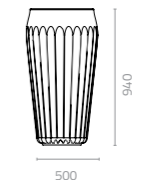

LLDPE Colours:

Fin vase
Ø550 x H465mm
Packing: 0.160m³, 1pc/ctn

Fin vase with seat
W1090 x D660 x H470mm
Packing: 0.350m³, 1pc/ctn

Fin vase tall
Ø500 x H940mm
Packing: 0.280m³, 1pc/ctn

Nest pot
Ø550 x H515mm
Packing: 0.170m³, 1pc/ctn

Fin Vase Patent: 201130137208.5

Fin Vase With Seat Patent: 201130137220.6

Fin Vase Tall Patent: 201130137231.4

Nest Pot Patent: 201130137177.3

Terraza Chair Patent: 20093034019.X

SPLENDOUR

Splendour square
W320 x D320 x H740
Packing: 0.080m³, 1pc/ctn