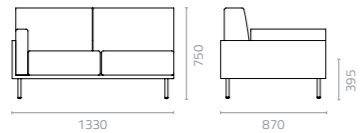

Qube 2-seater sofa with arm unit
W1330 x D870 x H750 x SH395mm
Packing: 0.860m³, 1pc/ctn