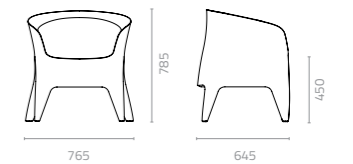

POLYETHYLENE

LIPIA & RUMBLE

Design Cilicon Faytory

Design Attribute Design

Lipia highstool
W397 x D400 x H744mm
Packing: 0.200m³, 1pc/ctn

Even more than its refined aesthetics, the functional design of the Lipia Highstool makes it an outstanding choice for university canteens, hospitality bars, transportation centres and outdoor public spaces. The two-level footrests allow people of all heights to sit comfortably.

Rumble stool
W450 x D370 x H450mm
Packing: 0.080m³, 1pc/ctn

LLDPE Colours:

Rumble bench
W1230 x D370 x H450mm
Packing: 0.200m³, 1pc/ctn

Rumble Stool Patent: 201430195302.X

PINCH & OBIE

Design Cilicon Faytory

Design Attribute Design

This series features dramatic volume while preserving graceful, natural curves. The wide seats comfortably fit people of all sizes.

The Obie Arm Chair and Love Seat are designed for both indoor and outdoor spaces. Fashioned from polyethylene, this collection enjoys the considerable benefits of UV protection, imperviousness to fluids, durability and ease of cleaning. Using a single material in its construction also allows for cost-effective recycling.

Pinch 1-seater sofa
W855 x D815 x H880 x SH400mm
Packing: 0.640m³, 1pc/ctn

Pinch 2-seater sofa
W1425 x D815 x H880 x SH400mm
Packing: 1.060m³, 1pc/ctn

Obie arm chair
W765 x D645 x H785 x SH450mm
Packing: 0.430m³, 1pc/ctn