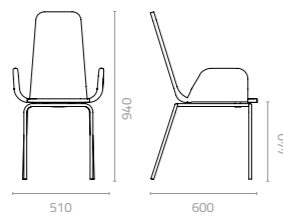

BASKET & OLIVIA

Design Enrique Martí

Basket chair

W535 x D590 x H780 x SH450mm

Packing: 0.290m³, 1pc/ctn

Since time immemorial, handmade hemp baskets have met human needs in countless ways: from storing food to cradling babies to trapping fish. Their rounded shapes are the inspiration for the very adaptable Basket Chair of contemporary design. Made of stainless steel and plastic wicker, this comfortable non-stackable outdoor chair stands out for its comfort, attractiveness and easy fit into almost any kind of environment.

Metal Frame Colour:

Stainless Steel

Olivia chair

W420 x D600 x H940 x SH440mm

Packing: 0.400m³, 4pcs/stack

Olivia arm chair

W510 x D600 x H940 x SH440mm

Packing: 0.320m³, 1pc/stack

KUTA

Kuta basket X-large
W540 x D540 x H1140mm
Packing: 0.35m³, 1pc/stack

Kuta basket large
W440 x D440 x H870mm
Packing: 0.180m³, 1pc/stack

Kuta basket medium
W620 x D620 x H520mm
Packing: 0.210m³, 1pc/stack