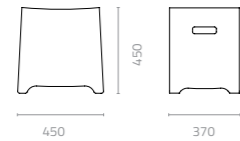

POLYETHYLENE

LIPIA & RUMBLE

Design Cilicon Faytory

Design Attribute Design

Lipia highstool
W397 x D400 x H744mm
Packing: 0.200m³, 1pc/ctn

Even more than its refined aesthetics, the functional design of the Lipia Highstool makes it an outstanding choice for university canteens, hospitality bars, transportation centres and outdoor public spaces. The two-level footrests allow people of all heights to sit comfortably.

Rumble stool
W450 x D370 x H450mm
Packing: 0.080m³, 1pc/ctn

LLDPE Colours:

Rumble bench
W1230 x D370 x H450mm
Packing: 0.200m³, 1pc/ctn

Rumble Stool Patent: 201430195302.X

PINCH & OBIE

Design Cilicon Faytory