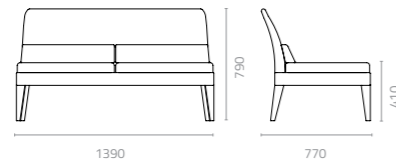

Metal Standard Colours:

Sunproof Fabric Colours:

Wicker Colours:

Phenolic Top Colours:

Eva sofa
W1390 x D770 x H790 x SH410mm
Packing: 1.260m³, 2pcs/ctn

Eva lounge
W710 x D770 x H790 x SH410mm
Packing: 0.670m³, 2pcs/ctn

Eva dining table
W1800 x D900 x H750mm
Packing: 1.030m³, 1set/2ctn

Eva coffee table
W1000 x D600 x H420mm (Top)
Packing: 0.340m³, 1set/2ctn

W815 x D480 x H410mm (Base)
Packing: 0.340m³, 1set/2ctn

SNAKE

Design Danny Fang