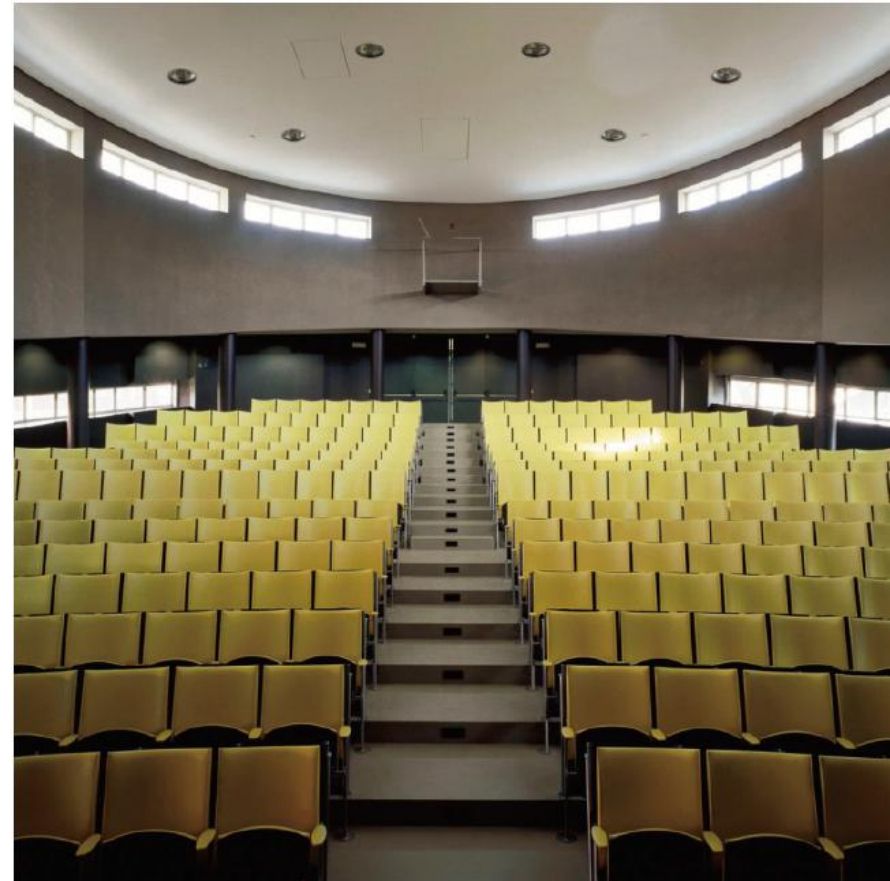

LITTON

利通貿易工程有限公司
LITTON TRADING & ENGINEERING LTD.

澳門宋玉生廣場, 258 建興龍廣場, 22樓H

ALAMEDA DR CARLOS D'ASSUMPCAO, 258, KIN HENG LONG PLAZA, 22H, Macau

Tel:2870 1830 Fax:2870 1630 E-mail: info@kamslitton.com

www.kamslitton.com