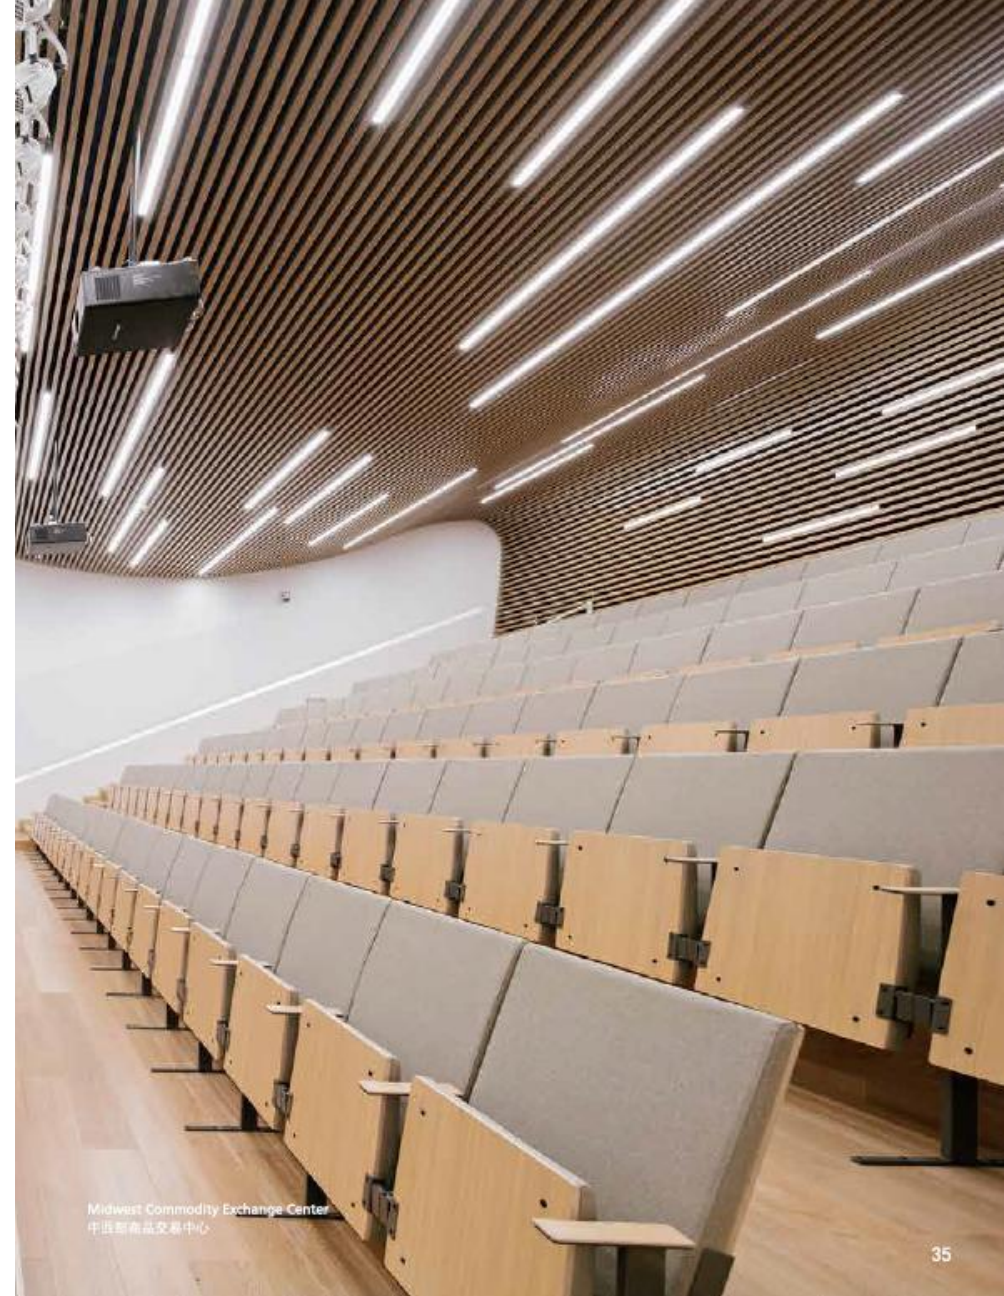

LT-JGL系列

An elegant seat with exceptional clean and simple lines. The seat automatically tips up by means of an extremely quiet Controlled Soft Rise Technology System that avoids noise or blows when the seat is unoccupied. Mounted onto a central aluminium structure and support to which the backrest is attached, it articulates the seat and serves to anchor the seat to the floor with four anchoring points. The seat is installed individually, making it easily adaptable to all kinds of office or curved layouts.

LT-6300H系列

LT-6300H系列

LT-542系列

Xi'an Jiaotong - Liverpool University
西交利物浦大学

LT-AB系列

Rotatable tablet
后背旋转式写字板

Midwest Commodity Exchange Center
中西部商品交易中心

弧形劇場空間時，建議弧形 $\geq 13\text{mm}$
 當 $13\text{m} >$ 弧形半徑 $\geq 8\text{m}$ 時，椅背尺寸會比標準尺寸小