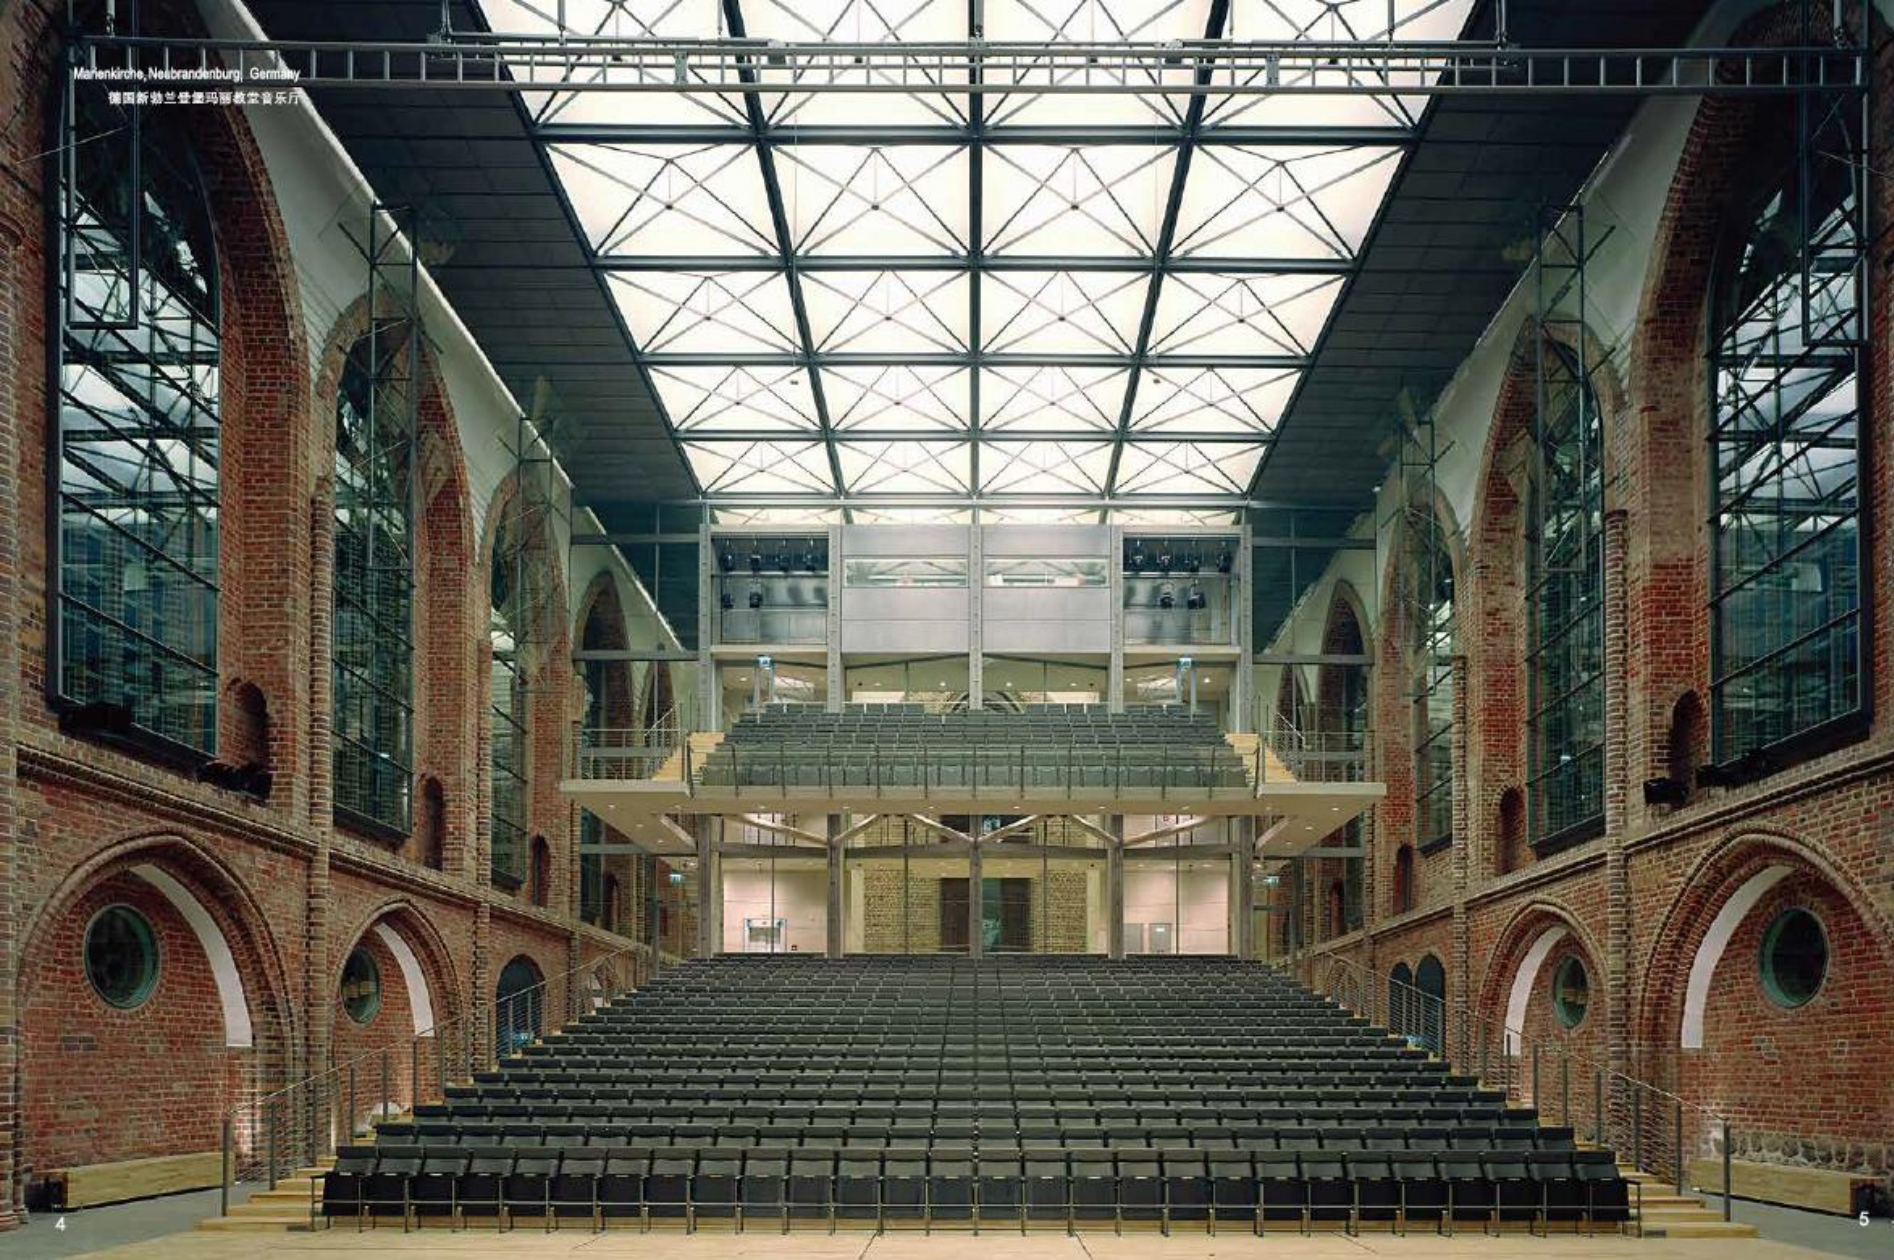

Markenkirche, Neubrandenburg, Germany
德國新勃蘭登堡瑪利亞教堂音樂廳

LITTON

利通貿易工程有限公司
LITTON TRADING & ENGINEERING LTD.

澳門宋玉生廣場, 258 建興龍廣場, 22樓H

ALAMEDA DR CARLOS D'ASSUMPCAO, 258, KIN HENG LONG PLAZA, 22H, Macau

Tel:2870 1830 Fax:2870 1630 E-mail: info@kamslitton.com
www.kamslitton.com