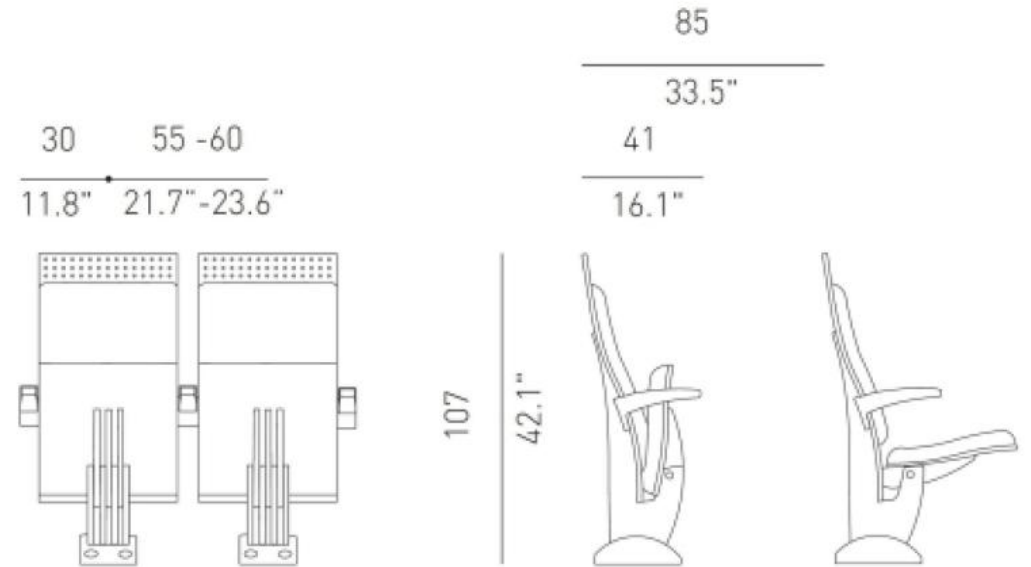

LT-JGL系列

An elegant seat with exceptional clean and simple lines. The seat automatically tips up by means of an extremely quiet Controlled Soft Rise Technology System that avoids noise or blows when the seat is unoccupied. Mounted onto a central aluminium structure and support to which the backrest is attached, it articulates the seat and serves to anchor the seat to the floor with four anchoring points. The seat is installed individually, making it easily adaptable to all kinds of office or curved layouts.